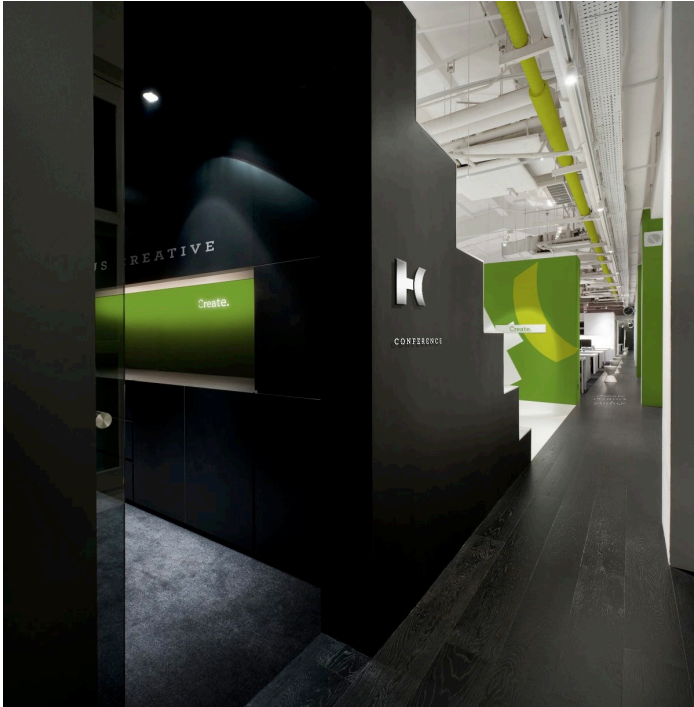

Rod Burkholz

Branding
United States

View the full portfolio at <http://www.thecreativefinder.com/heliuscreative>

15b Lloyd Road Singapore 239098 (co. reg. 201004398N)
helpdesk 656.227.2902, fax 656.227.0213