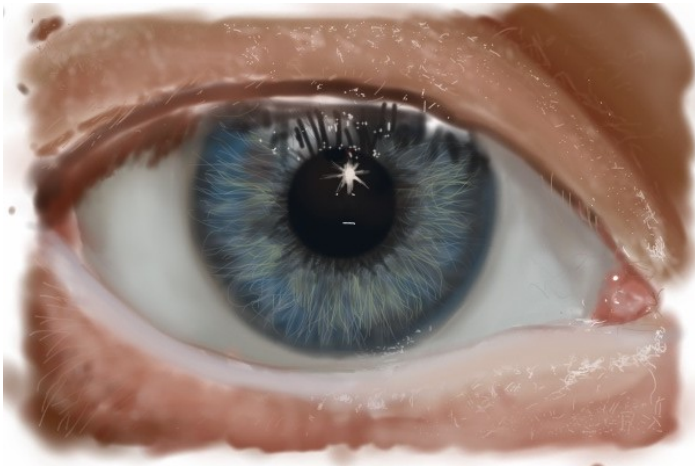

Fabián Eduardo Verdín Anda

Illustration
Mexico

View the full portfolio at <http://www.thecreativefinder.com/habaverde>

15b Lloyd Road Singapore 239098 (co. reg. 201004398N)
helpdesk 656.227.2902, fax 656.227.0213