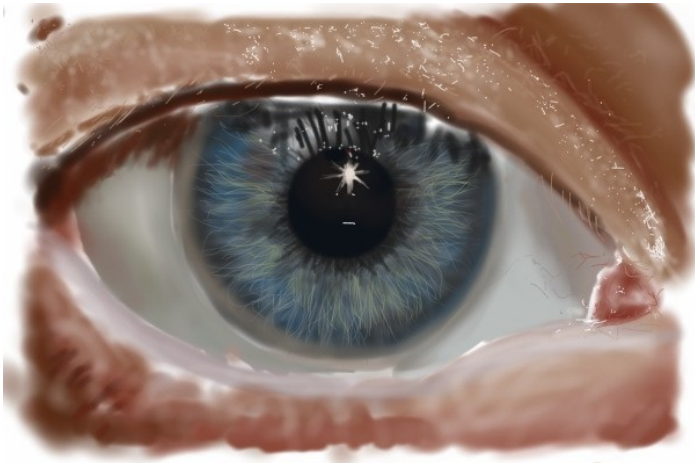

Fabián Eduardo Verdín Anda

Illustration
Mexico

View the full portfolio at <http://www.thecreativefinder.com/habaverde>

15b Lloyd Road Singapore 239098 (co. reg. 201004398N)
helpdesk 656.227.2902, fax 656.227.0213