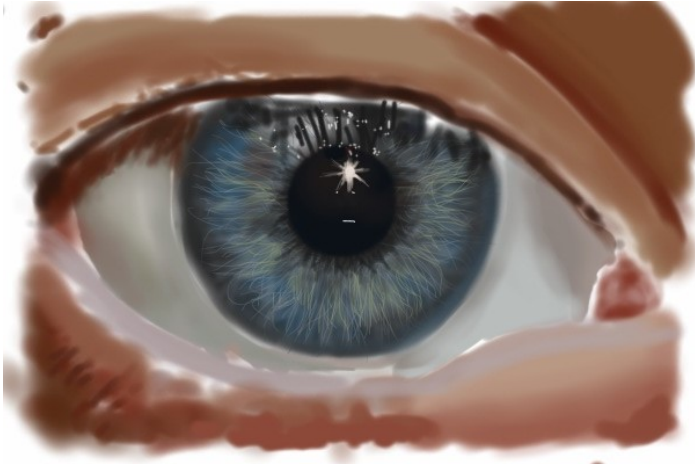

Fabián Eduardo Verdín Anda

Illustration
Mexico

View the full portfolio at <http://www.thecreativefinder.com/habaverde>

15b Lloyd Road Singapore 239098 (co. reg. 201004398N)
helpdesk 656.227.2902, fax 656.227.0213