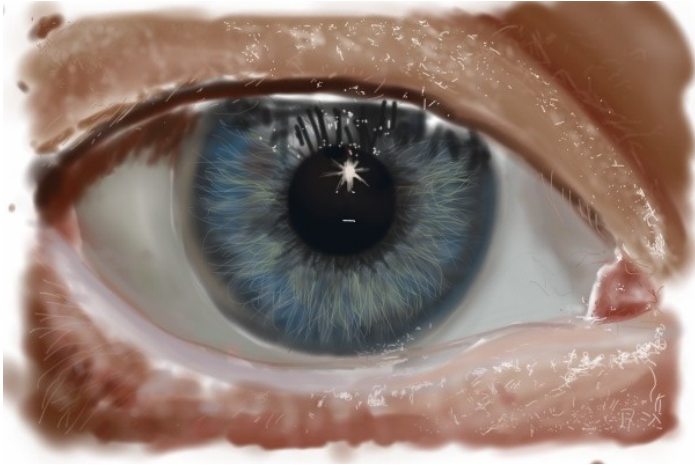

Fabián Eduardo Verdín Anda

Illustration
Mexico

View the full portfolio at <http://www.thecreativefinder.com/habaverde>

15b Lloyd Road Singapore 239098 (co. reg. 201004398N)
helpdesk 656.227.2902, fax 656.227.0213