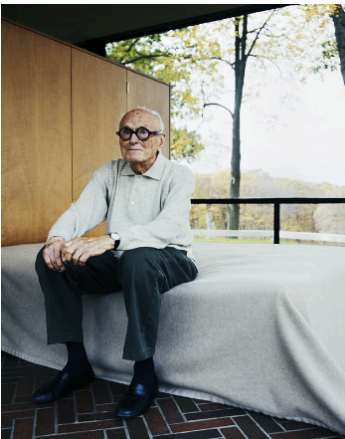

Constance Hansen and Russell Peacock of Guzman are an artistic duo practicing in commercial photography. Their works include award-winning advertisements for Nike and Evian, dramatic editorial spreads, and portraits of cultural icons spanning from Philip Johnson to Snoop Dog.

Known for their sense of humor and hyperbolic portrayals, Guzman has created a singular vision throughout their career that blurs the line between commercial advertising and fine art. Beginning in 1984 when the husband and wife team began collaborating, their ideas stemmed from a quirky exaggeration of reality, creating gender-bending roles and skewing scales to convey their wit. Often confused for Europeans, Guzman's extraordinary vision has set them apart in the advertising world, even inspiring parodies and reproductions of their work.

Though internationally recognized for their commercial photography, Guzman's success is rooted in cultural foresight and artistic talent. Their photography exceeds pure advertisement; it is their conceptual genius and precise execution that places Guzman's work among the ranks of fine art photographers practicing today.

Guzman .

Photography

Creative Exchange Agency / New York

416 West 13th Street, Suite 316

New York, NY 10014

United States

View the full portfolio at <http://www.thecreativefinder.com/guzman>

Guzman .