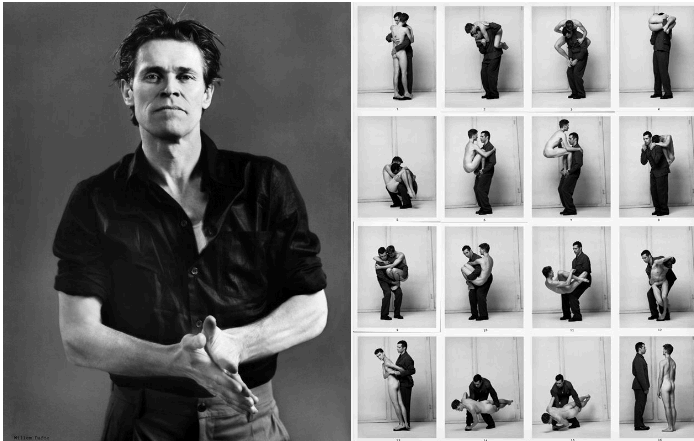

Guzman .

Photography
Creative Exchange Agency / New York
416 West 13th Street, Suite 316
New York, NY 10014
United States

View the full portfolio at <http://www.thecreativefinder.com/guzman>

15b Lloyd Road Singapore 239098 (co. reg. 201004398N)
helpdesk 656.227.2902, fax 656.227.0213