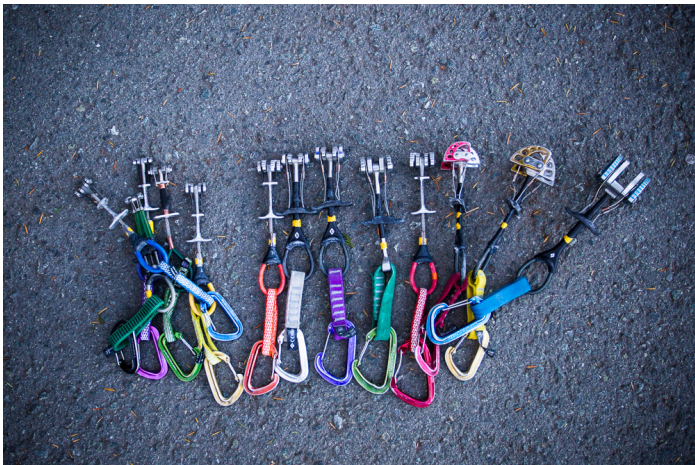

Mark Gribbon

Photography
Canada

View the full portfolio at <http://www.thecreativefinder.com/gribbon>

Mark Gribbon

Photography
Canada

View the full portfolio at <http://www.thecreativefinder.com/gribbon>

15b Lloyd Road Singapore 239098 (co. reg. 201004398N)
helpdesk 656.227.2902, fax 656.227.0213