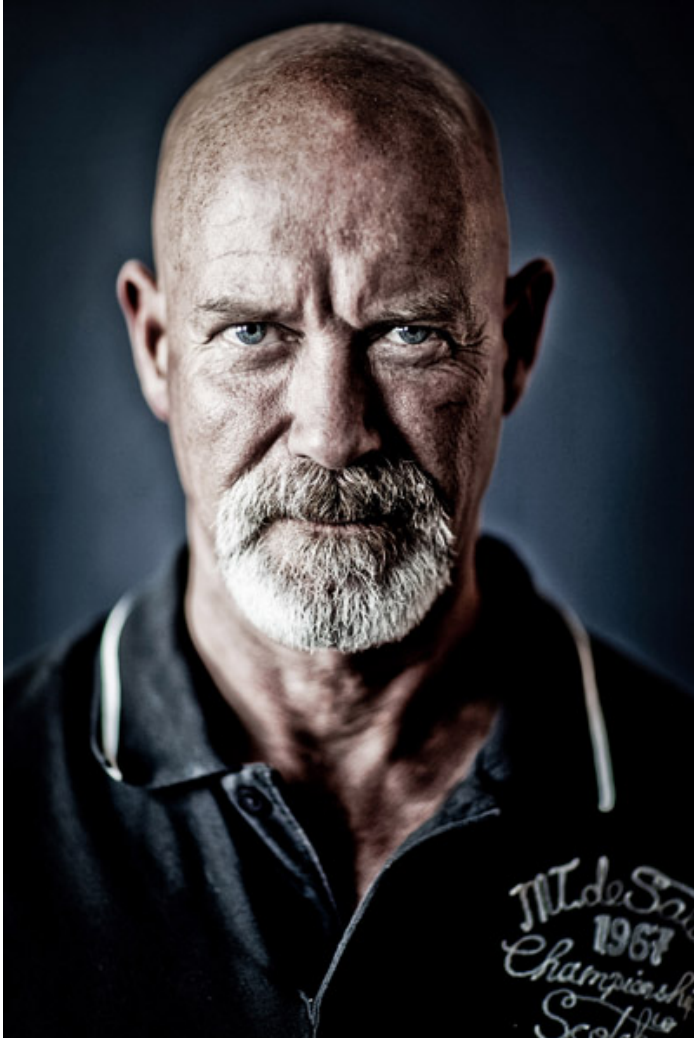

View the full portfolio at <http://www.thecreativefinder.com/ginamilicia>

15b Lloyd Road Singapore 239098 (co. reg. 201004398N)
helpdesk 656.227.2902, fax 656.227.0213

Gina Milicia

Photography
Australia

View the full portfolio at <http://www.thecreativefinder.com/ginamilicia>