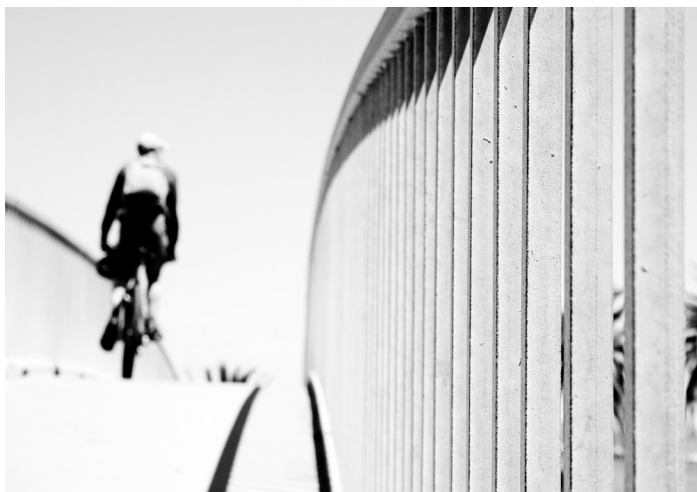

Gary Annett

Photography
Australia

View the full portfolio at <http://www.thecreativefinder.com/garyannett>

15b Lloyd Road Singapore 239098 (co. reg. 201004398N)
helpdesk 656.227.2902, fax 656.227.0213