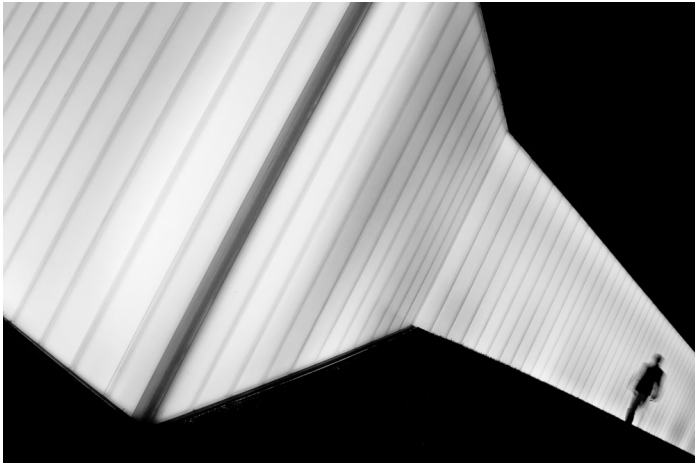

Gary Annett

Photography
Australia

View the full portfolio at <http://www.thecreativefinder.com/garyannett>

15b Lloyd Road Singapore 239098 (co. reg. 201004398N)
helpdesk 656.227.2902, fax 656.227.0213