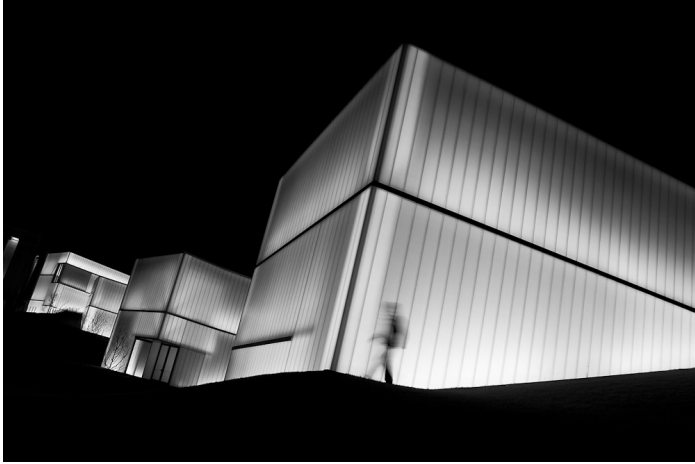

Gary Annett

Photography
Australia

View the full portfolio at <http://www.thecreativefinder.com/garyannett>

15b Lloyd Road Singapore 239098 (co. reg. 201004398N)
helpdesk 656.227.2902, fax 656.227.0213