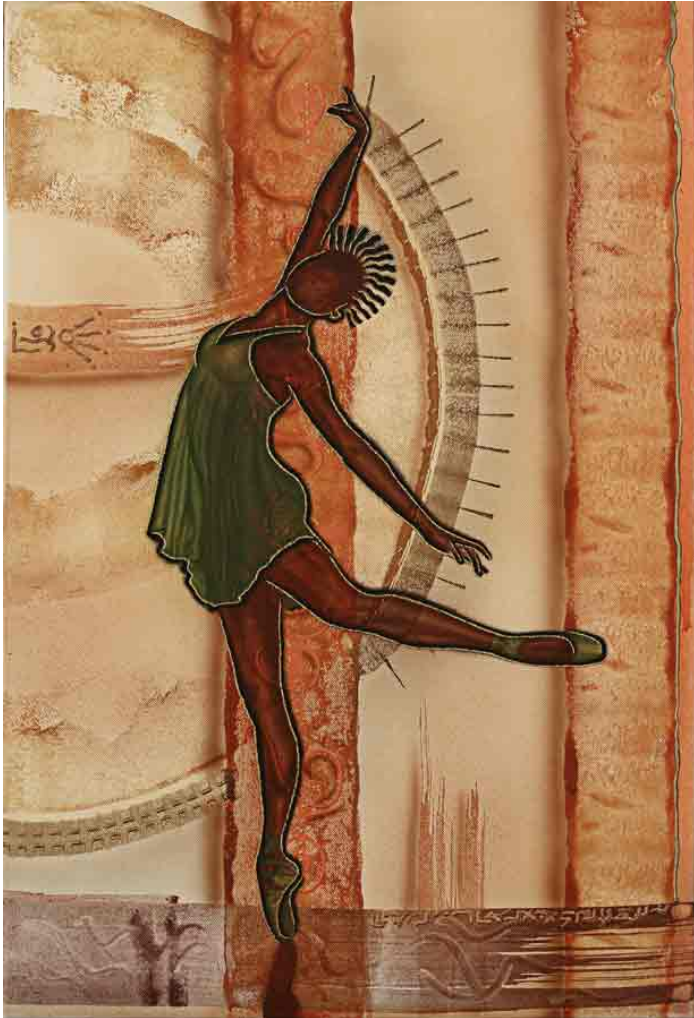

fred odle

Illustration

View the full portfolio at <http://www.thecreativefinder.com/fred64>

15b Lloyd Road Singapore 239098 (co. reg. 201004398N)
helpdesk 656.227.2902, fax 656.227.0213