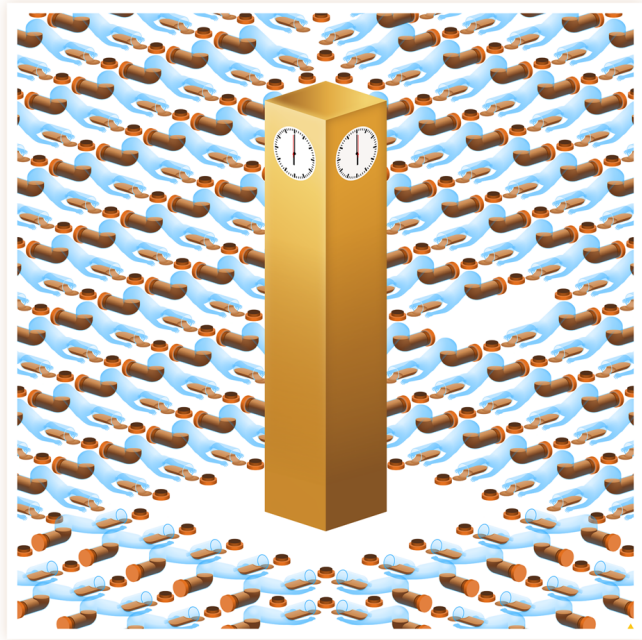

nacho zubizarreta

Art Direction

View the full portfolio at <http://www.thecreativefinder.com/failing_beautiful>

15b Lloyd Road Singapore 239098 (co. reg. 201004398N)
helpdesk 656.227.2902, fax 656.227.0213