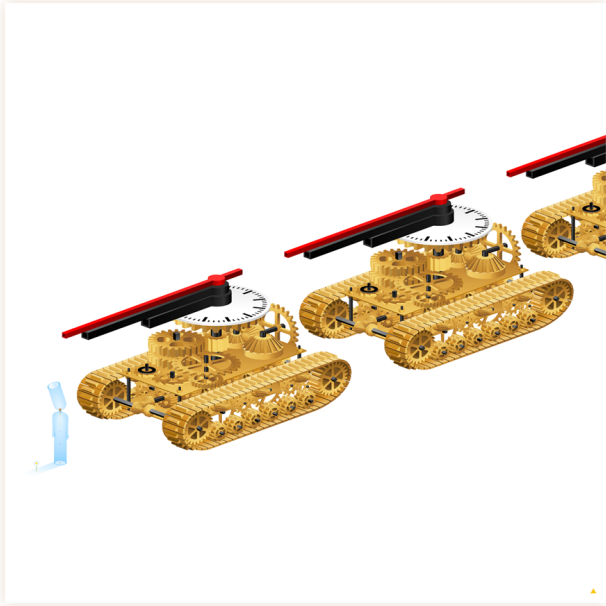

nacho zubizarreta

Art Direction

View the full portfolio at <http://www.thecreativefinder.com/failing_beautiful>

15b Lloyd Road Singapore 239098 (co. reg. 201004398N)
helpdesk 656.227.2902, fax 656.227.0213