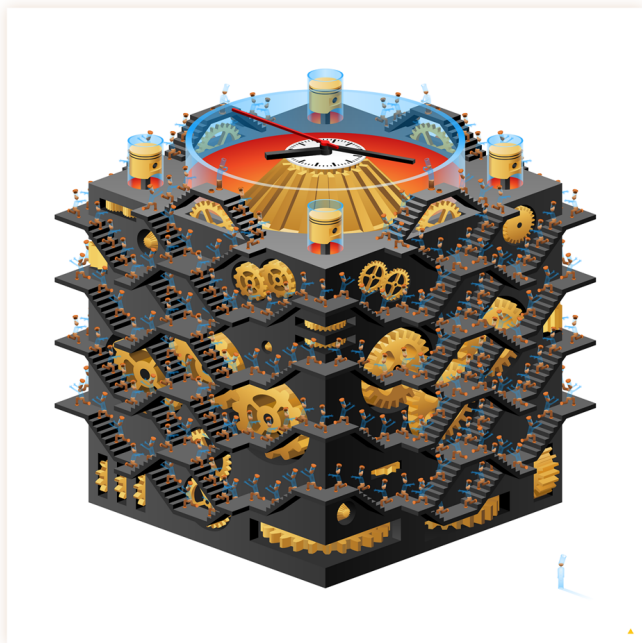

nacho zubizarreta

Art Direction

View the full portfolio at <http://www.thecreativefinder.com/failing_beautiful>

15b Lloyd Road Singapore 239098 (co. reg. 201004398N)
helpdesk 656.227.2902, fax 656.227.0213