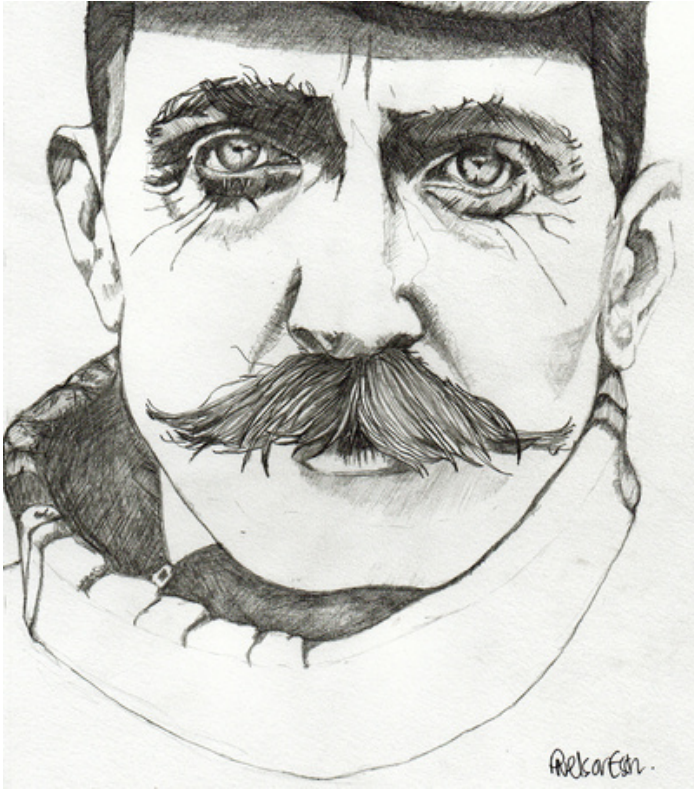

Paul Nelson-Esch

Drawing
Portugal

View the full portfolio at <http://www.thecreativefinder.com/expeditionaryclub_paulnelsonesch>