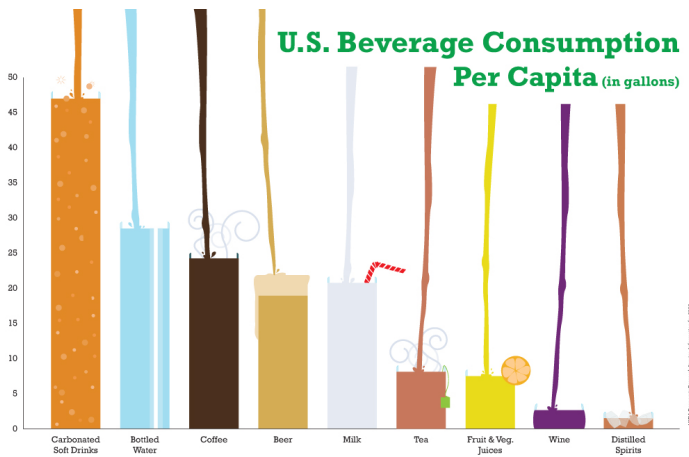

Esther Rubin

Graphic Design
United States

View the full portfolio at <http://www.thecreativefinder.com/estherrubin>

YIDDISH IS THE NEW BLACK.

Learn Yiddish in six weeks at the Aish Center

Yiddish I
8-9PM, Starts October 18

Yiddish II
7-8PM, Starts October 18

Pre-registration is a must for all classes. $10 weekly charge.
To register, call Esther Hirsch at 212.555.5782

aish Center

15b Lloyd Road Singapore 239098 (co. reg. 201004398N)
helpdesk 656.227.2902, fax 656.227.0213