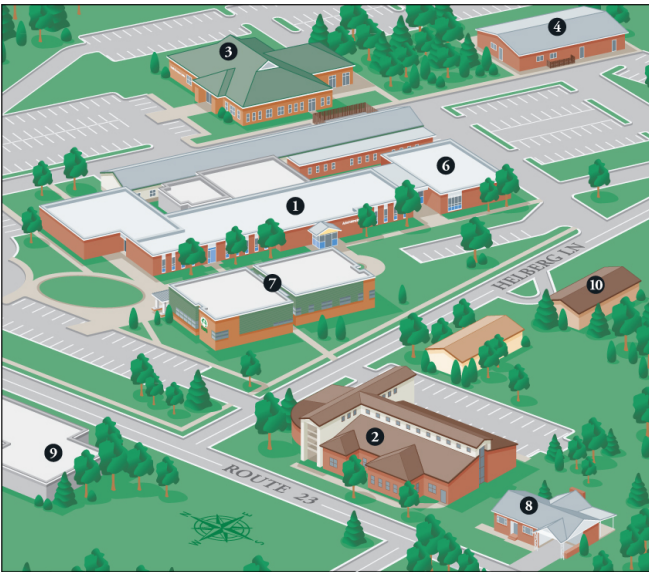

Emery Pajer

Illustration

View the full portfolio at <http://www.thecreativefinder.com/epajer>