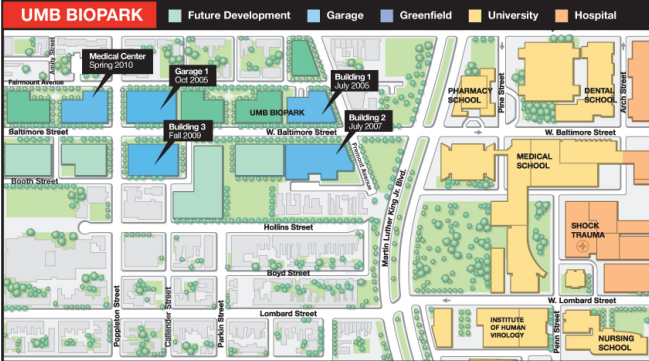

Emery Pajer

Illustration

View the full portfolio at <http://www.thecreativefinder.com/epajer>