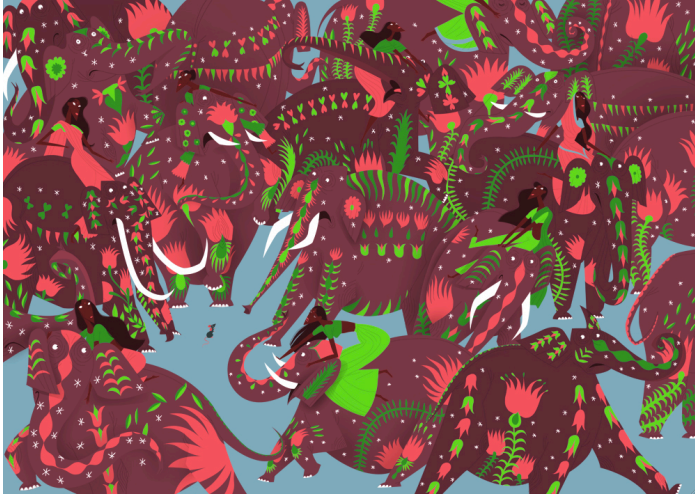

Emmanuelle Walker

Illustration

View the full portfolio at <http://www.thecreativefinder.com/emmanuellewalker>

15b Lloyd Road Singapore 239098 (co. reg. 201004398N)
helpdesk 656.227.2902, fax 656.227.0213