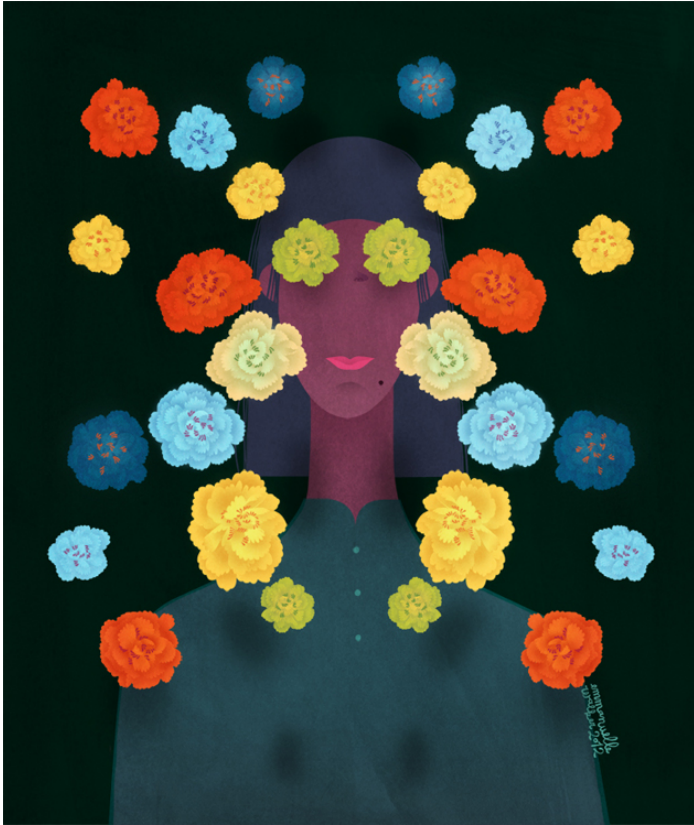

Emmanuelle Walker

Illustration

View the full portfolio at <http://www.thecreativefinder.com/emmanuellewalker>

15b Lloyd Road Singapore 239098 (co. reg. 201004398N)
helpdesk 656.227.2902, fax 656.227.0213