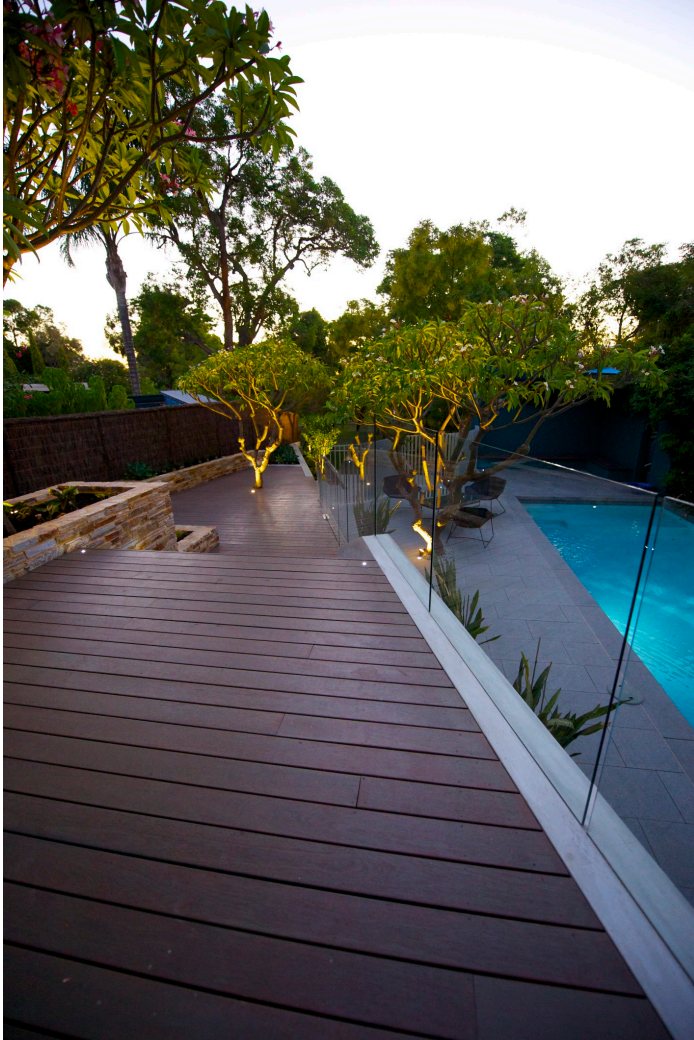

evan sommerville

Landscape / Garden Design
Australia

View the full portfolio at <http://www.thecreativefinder.com/eksomm>

15b Lloyd Road Singapore 239098 (co. reg. 201004398N)
helpdesk 656.227.2902, fax 656.227.0213