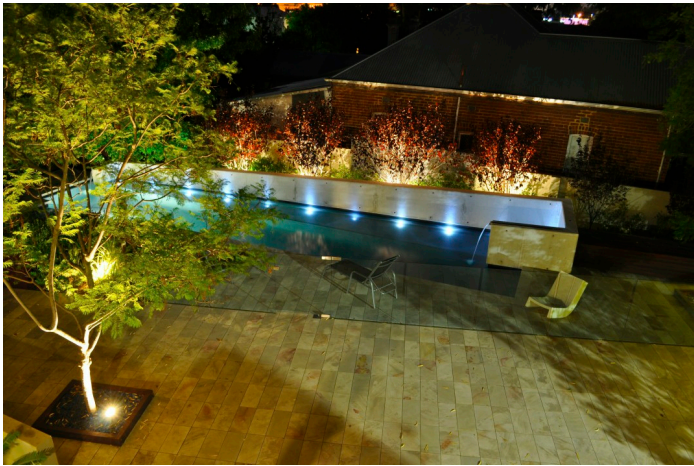

# evan sommerville

Landscape / Garden Design  
Australia

View the full portfolio at <http://www.thecreativefinder.com/eksomm>

15b Lloyd Road Singapore 239098 (co. reg. 201004398N)  
helpdesk 656.227.2902, fax 656.227.0213