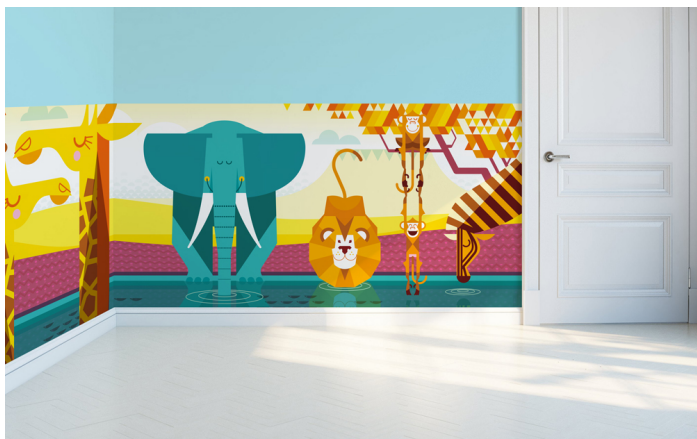

E-GLUE Design Studio for Kids

Graphic Design

28 montée des Carmélites

69001 Lyon

France

View the full portfolio at <http://www.thecreativefinder.com/eglue>

15b Lloyd Road Singapore 239098 (co. reg. 201004398N)
helpdesk 656.227.2902, fax 656.227.0213