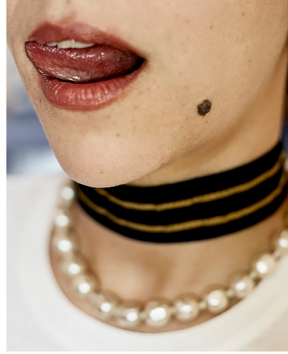

Karen E.

Photography
United States

View the full portfolio at <http://www.thecreativefinder.com/eekphoto>