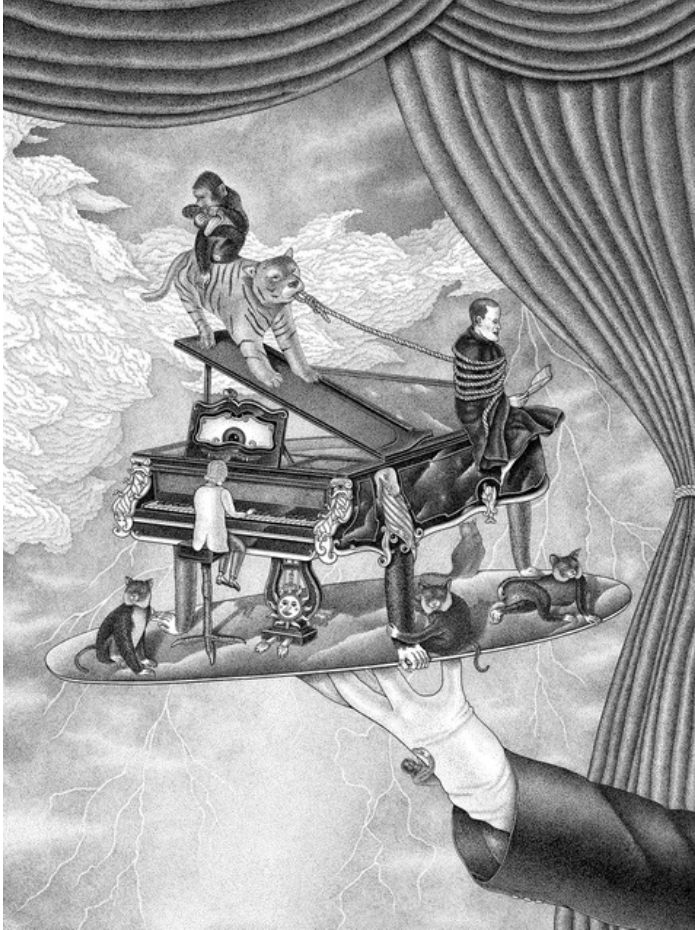

Dima Kashtalyan

Illustration
Belarus

View the full portfolio at <http://www.thecreativefinder.com/dimakashtalyan>

15b Lloyd Road Singapore 239098 (co. reg. 201004398N)
helpdesk 656.227.2902, fax 656.227.0213