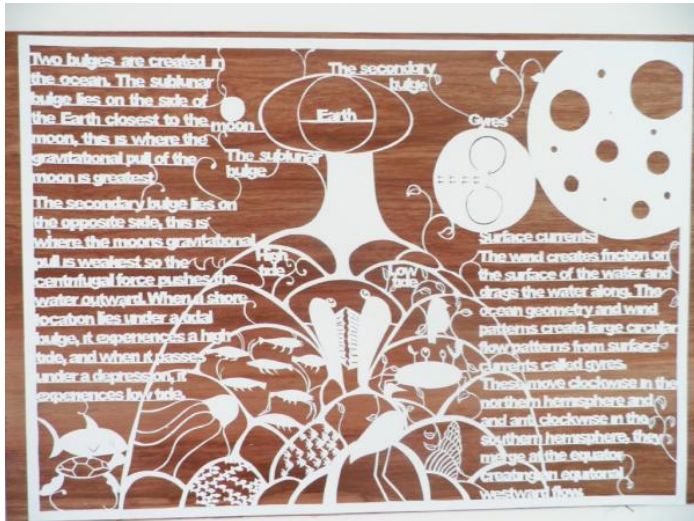

Devan Lawrence

Illustration

View the full portfolio at <http://www.thecreativefinder.com/devan_illustration>