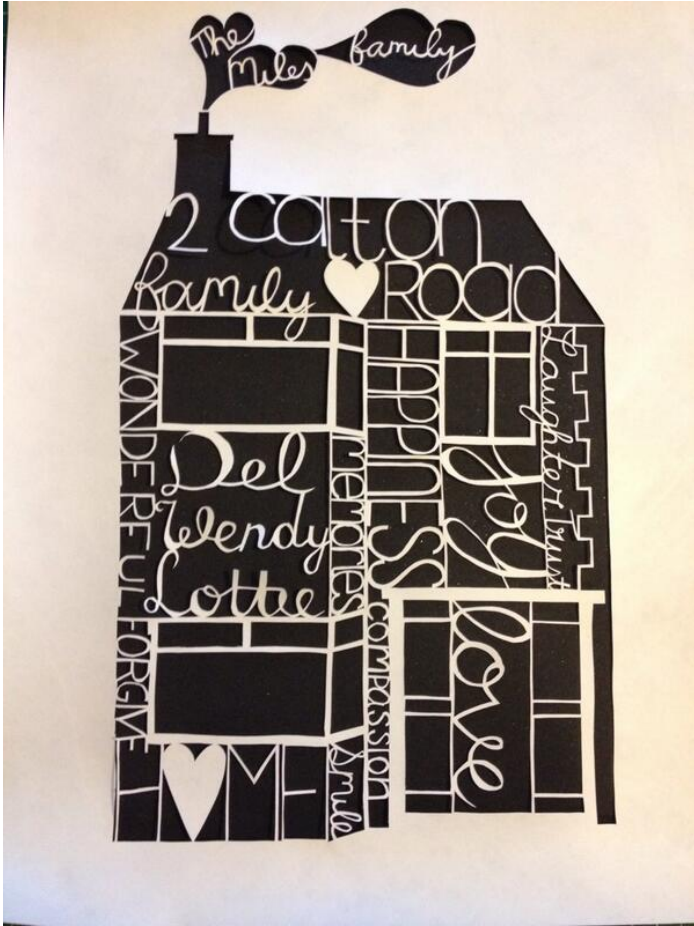

Devan Lawrence

Illustration

View the full portfolio at <http://www.thecreativefinder.com/devan_illustration>

15b Lloyd Road Singapore 239098 (co. reg. 201004398N)
helpdesk 656.227.2902, fax 656.227.0213