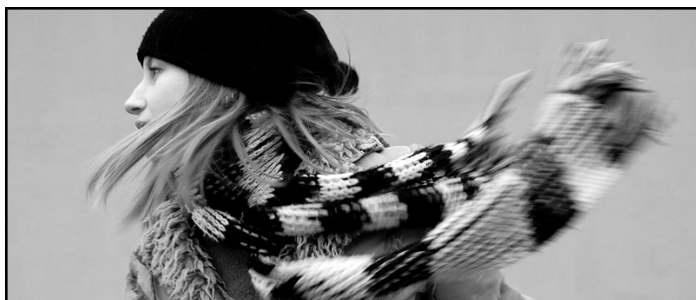

Andrei Sliva

Photography
Ukraine

View the full portfolio at <http://www.thecreativefinder.com/daydreams>

15b Lloyd Road Singapore 239098 (co. reg. 201004398N)
helpdesk 656.227.2902, fax 656.227.0213