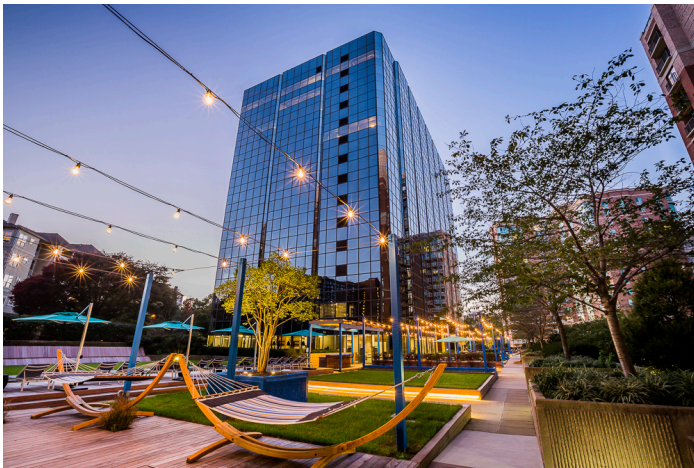

David Madison

Photography

View the full portfolio at <http://www.thecreativefinder.com/davidmp>

15b Lloyd Road Singapore 239098 (co. reg. 201004398N)
helpdesk 656.227.2902, fax 656.227.0213