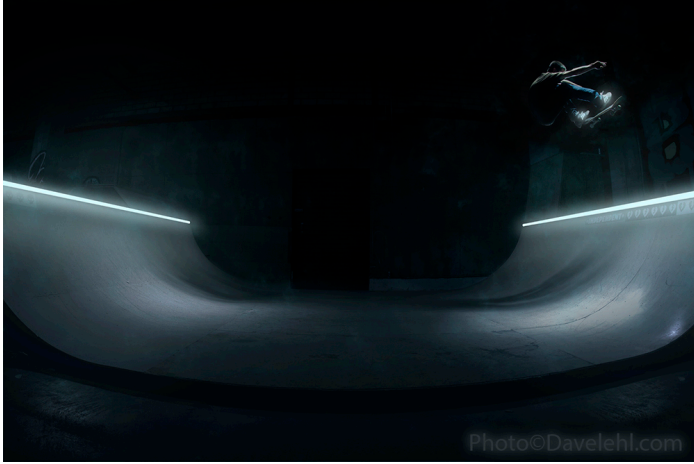

Dave Lehl

Photography
United States

View the full portfolio at <http://www.thecreativefinder.com/davelehl>

15b Lloyd Road Singapore 239098 (co. reg. 201004398N)
helpdesk 656.227.2902, fax 656.227.0213