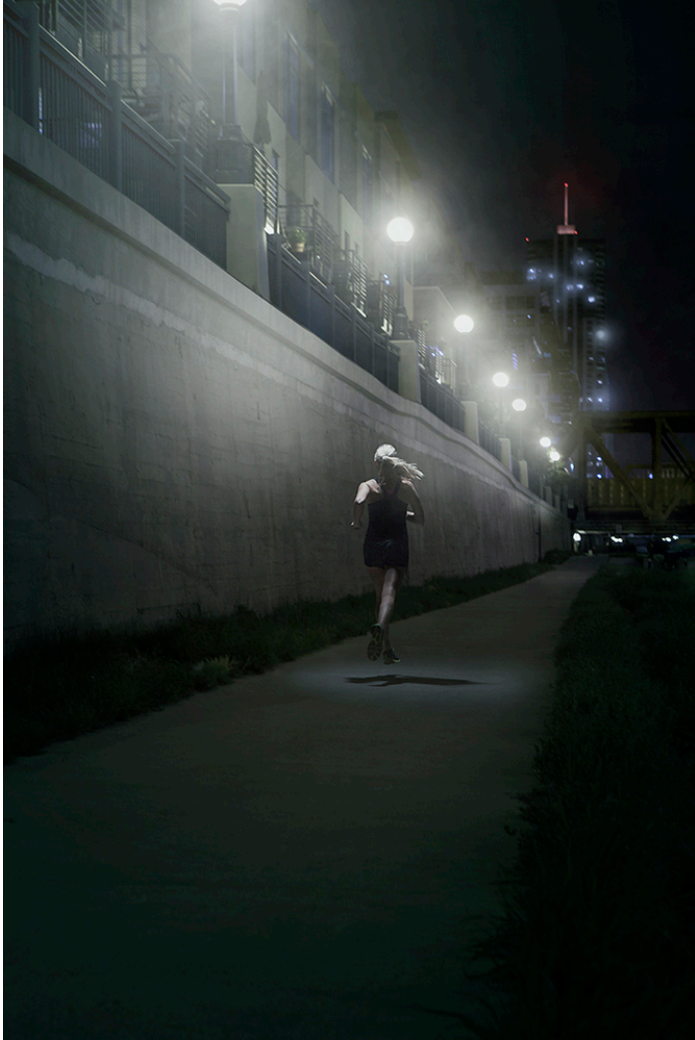

View the full portfolio at <http://www.thecreativefinder.com/davelehl>

15b Lloyd Road Singapore 239098 (co. reg. 201004398N)
helpdesk 656.227.2902, fax 656.227.0213

Dave Lehl

Photography
United States

View the full portfolio at <http://www.thecreativefinder.com/davelehl>