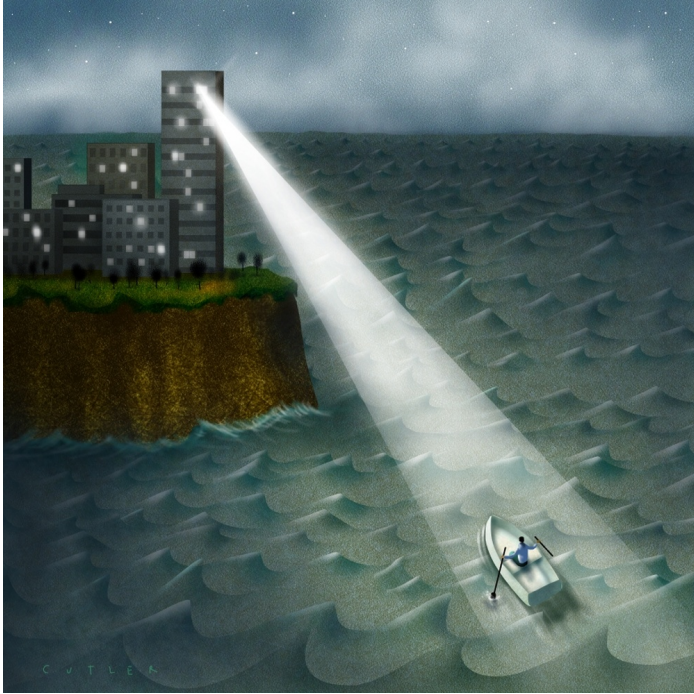

Dave Cutler

Illustration

27 Wright Street

Westport, CT 06880 USA

United States

View the full portfolio at <http://www.thecreativefinder.com/davecutler55>

15b Lloyd Road Singapore 239098 (co. reg. 201004398N)
helpdesk 656.227.2902, fax 656.227.0213