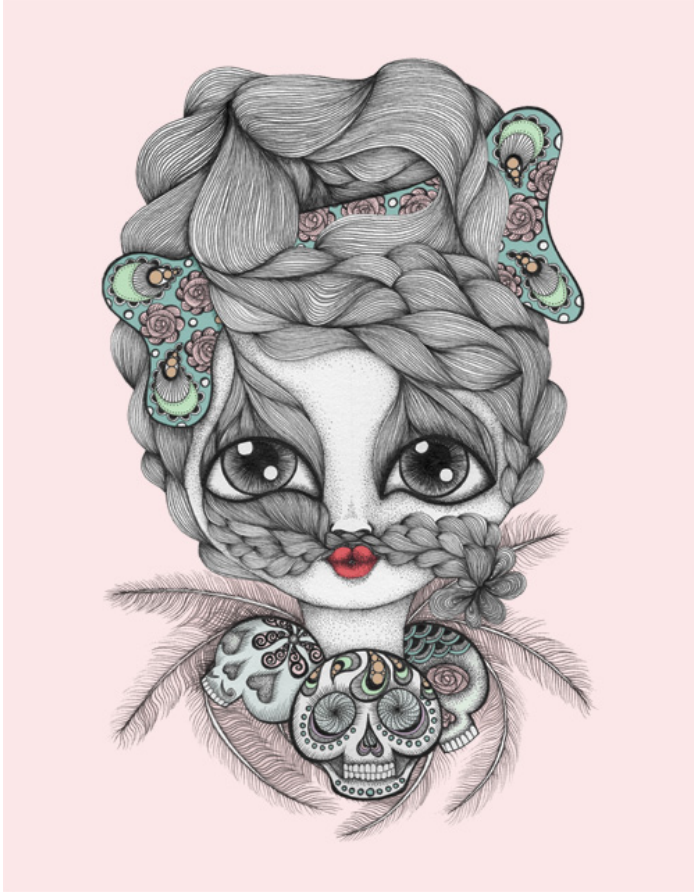

Danielle Reck

Illustration
Australia

View the full portfolio at <http://www.thecreativefinder.com/daniellereck>

15b Lloyd Road Singapore 239098 (co. reg. 201004398N)
helpdesk 656.227.2902, fax 656.227.0213