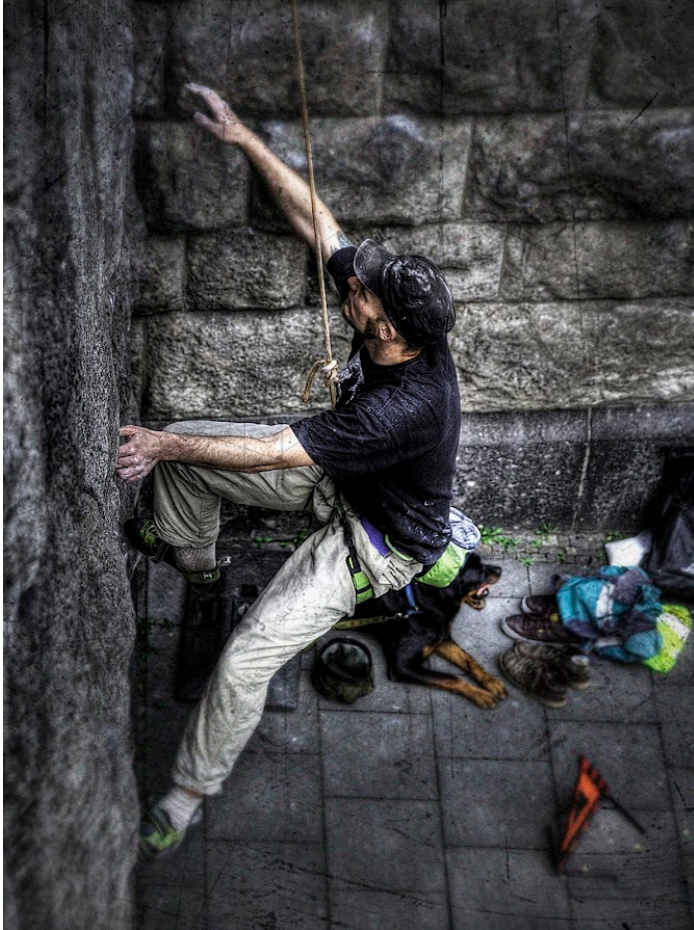

Damian Witkowski

Art Direction
Germany

View the full portfolio at <http://www.thecreativefinder.com/damianwitkowski>

15b Lloyd Road Singapore 239098 (co. reg. 201004398N)
helpdesk 656.227.2902, fax 656.227.0213