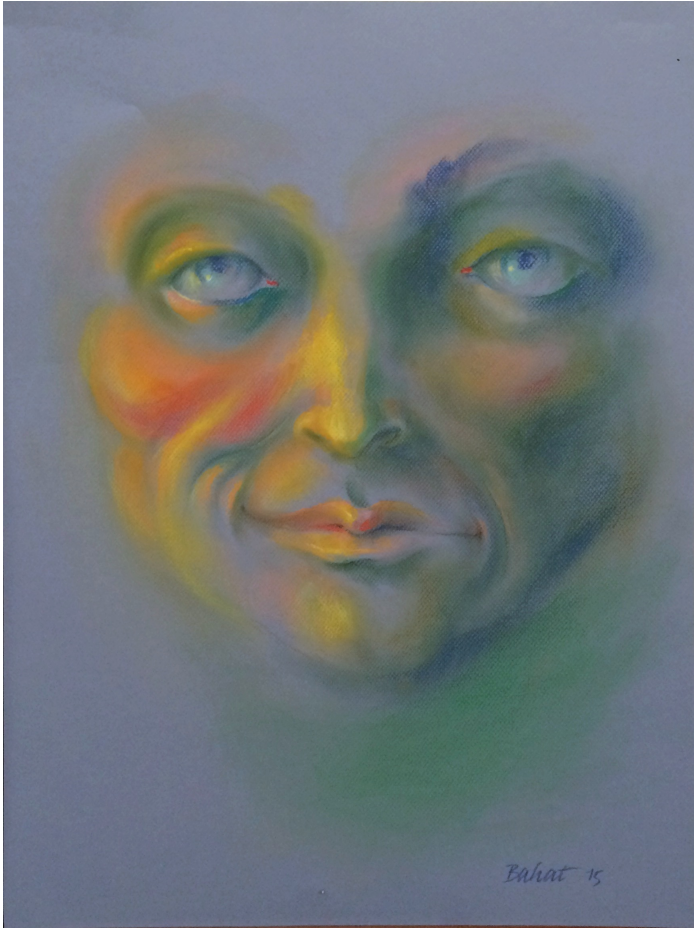

Dali Bahat

Fine Arts
United States

View the full portfolio at <http://www.thecreativefinder.com/dali>

15b Lloyd Road Singapore 239098 (co. reg. 201004398N)
helpdesk 656.227.2902, fax 656.227.0213