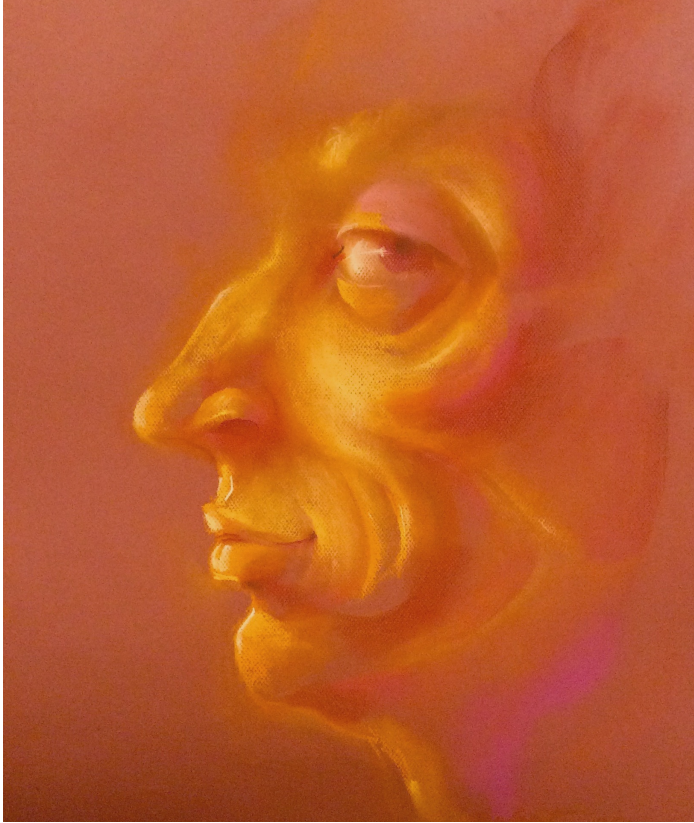

Dali Bahat

Fine Arts
United States

View the full portfolio at <http://www.thecreativefinder.com/dali>

15b Lloyd Road Singapore 239098 (co. reg. 201004398N)
helpdesk 656.227.2902, fax 656.227.0213