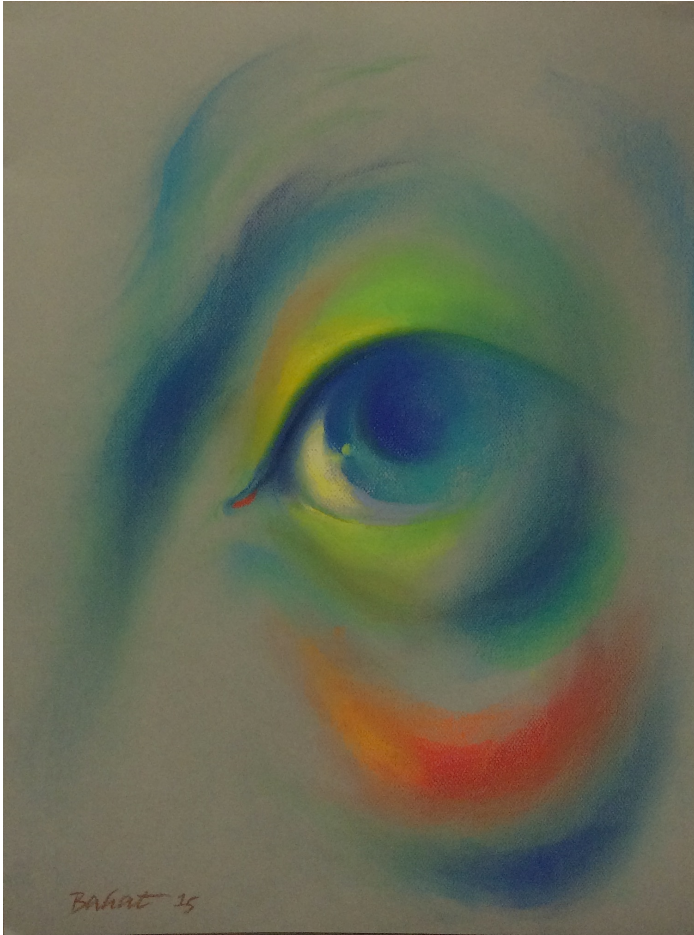

Dali Bahat

Fine Arts
United States

View the full portfolio at <http://www.thecreativefinder.com/dali>

15b Lloyd Road Singapore 239098 (co. reg. 201004398N)
helpdesk 656.227.2902, fax 656.227.0213