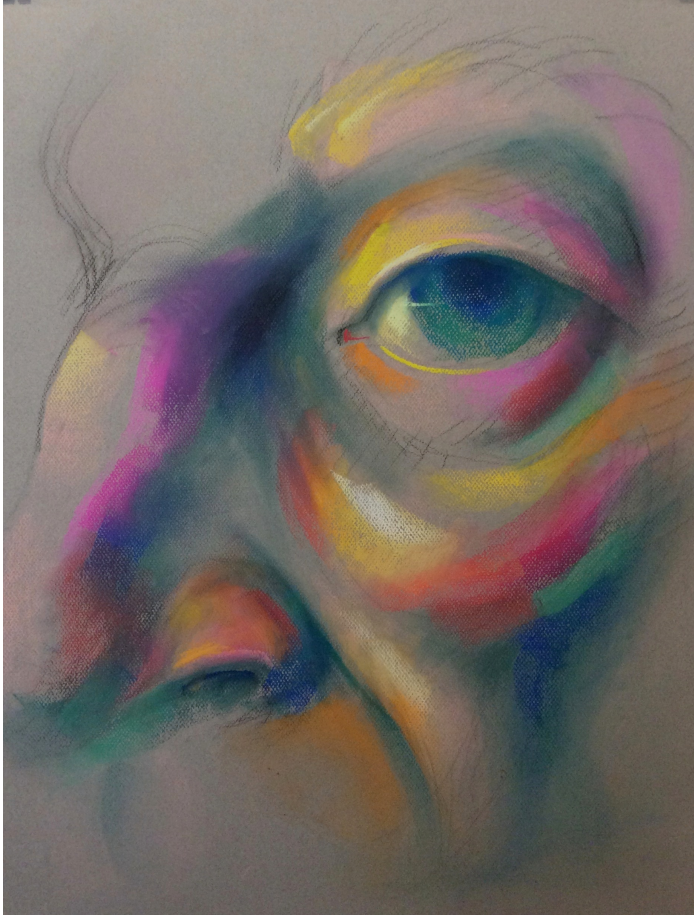

Dali Bahat

Fine Arts
United States

View the full portfolio at <http://www.thecreativefinder.com/dali>

15b Lloyd Road Singapore 239098 (co. reg. 201004398N)
helpdesk 656.227.2902, fax 656.227.0213