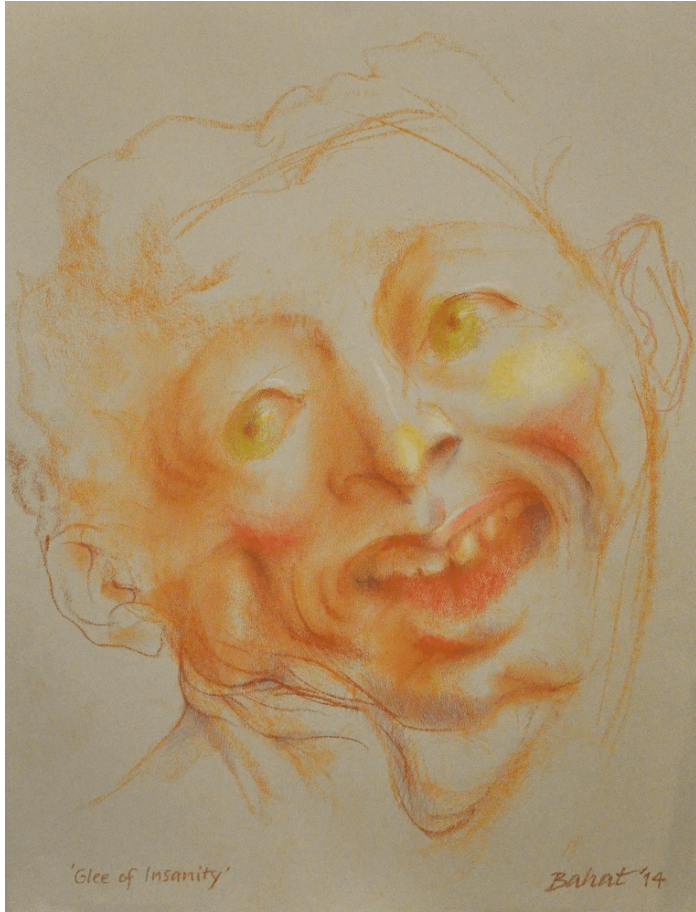

Dali Bahat

Fine Arts
United States

View the full portfolio at <http://www.thecreativefinder.com/dali>

15b Lloyd Road Singapore 239098 (co. reg. 201004398N)
helpdesk 656.227.2902, fax 656.227.0213