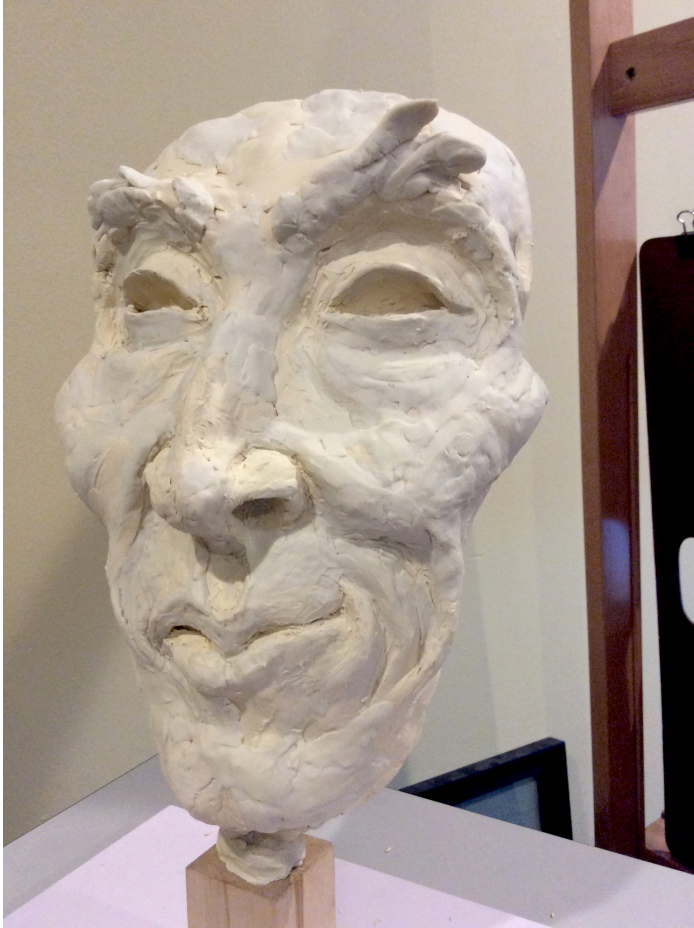

Dali Bahat

Fine Arts
United States

View the full portfolio at <http://www.thecreativefinder.com/dali>

15b Lloyd Road Singapore 239098 (co. reg. 201004398N)
helpdesk 656.227.2902, fax 656.227.0213