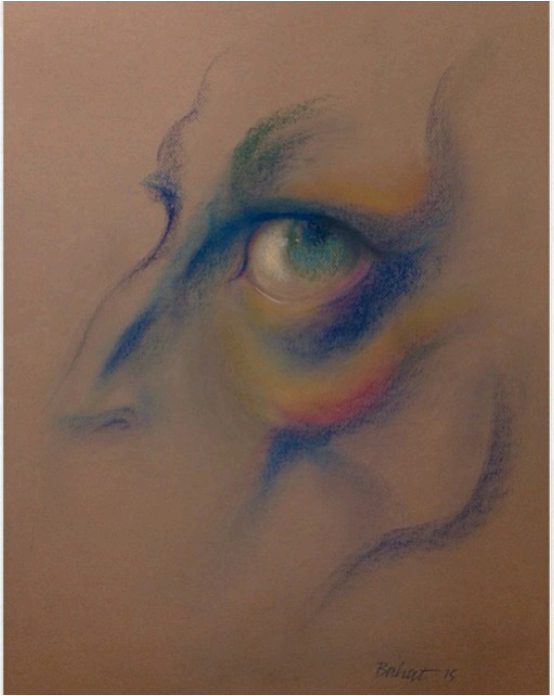

Dali Bahat

Fine Arts
United States

View the full portfolio at <http://www.thecreativefinder.com/dali>

15b Lloyd Road Singapore 239098 (co. reg. 201004398N)
helpdesk 656.227.2902, fax 656.227.0213