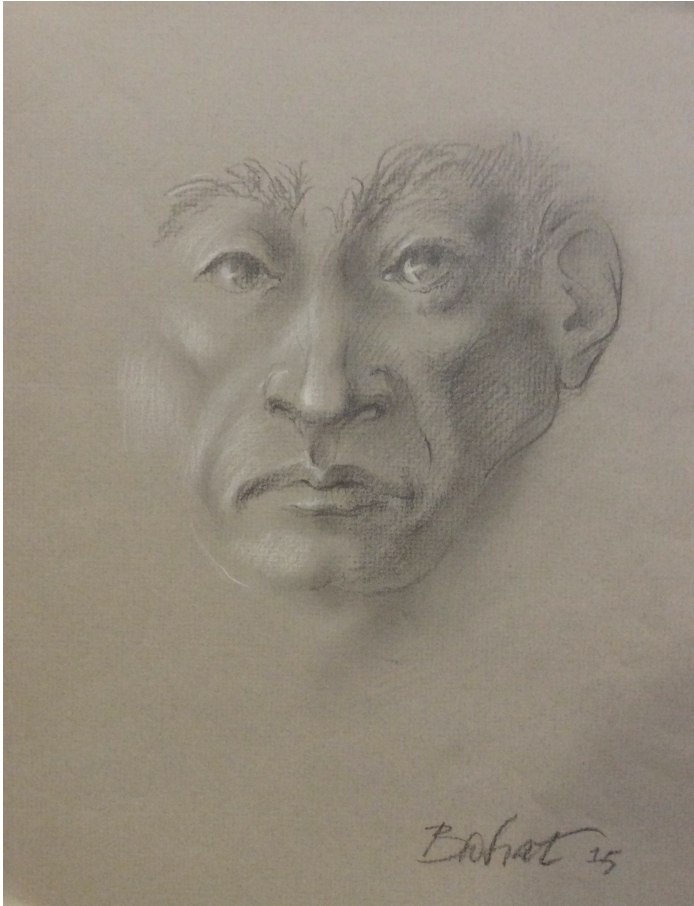

Dali Bahat

Fine Arts
United States

View the full portfolio at <http://www.thecreativefinder.com/dali>

15b Lloyd Road Singapore 239098 (co. reg. 201004398N)
helpdesk 656.227.2902, fax 656.227.0213