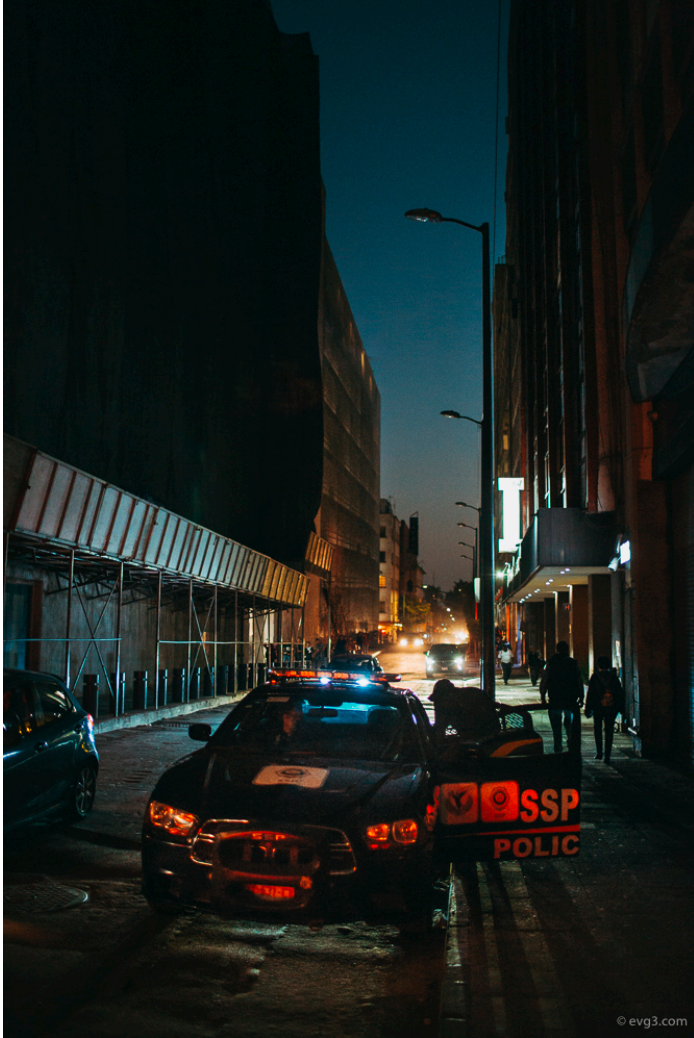

Abelardo Ojeda

Photography
Mexico

View the full portfolio at <http://www.thecreativefinder.com/cybergus>

15b Lloyd Road Singapore 239098 (co. reg. 201004398N)
helpdesk 656.227.2902, fax 656.227.0213