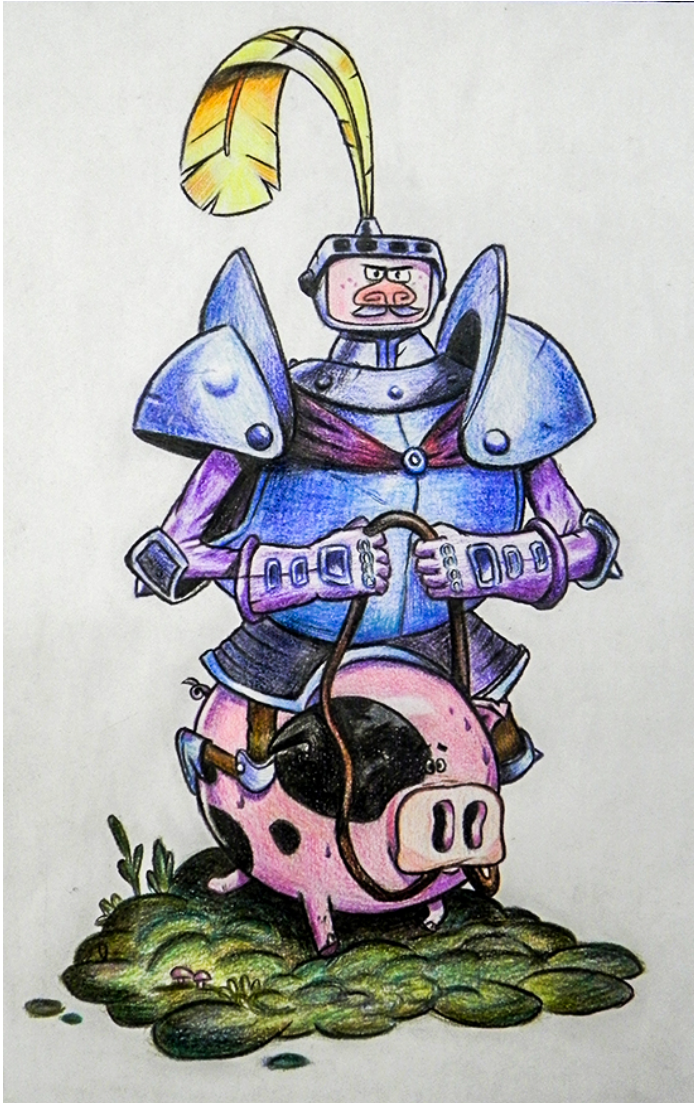

Gil Tadeu

Digital Art

View the full portfolio at <http://www.thecreativefinder.com/craigiltadeu>

15b Lloyd Road Singapore 239098 (co. reg. 201004398N)
helpdesk 656.227.2902, fax 656.227.0213