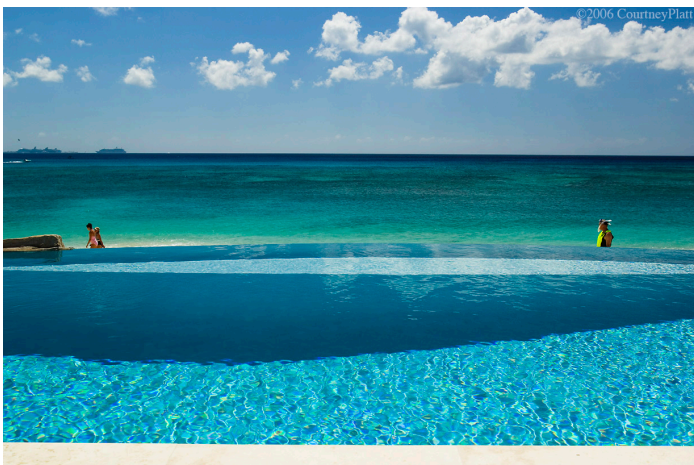

Courtney Platt

Photography
Cayman Islands

View the full portfolio at <http://www.thecreativefinder.com/courtney_platt>