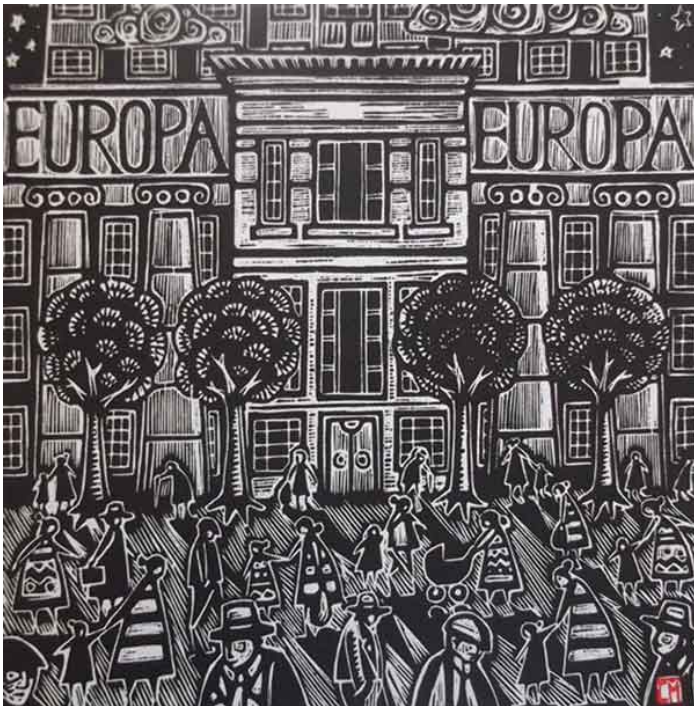

connor maguire

Painting
United Kingdom

View the full portfolio at <http://www.thecreativefinder.com/connor44>