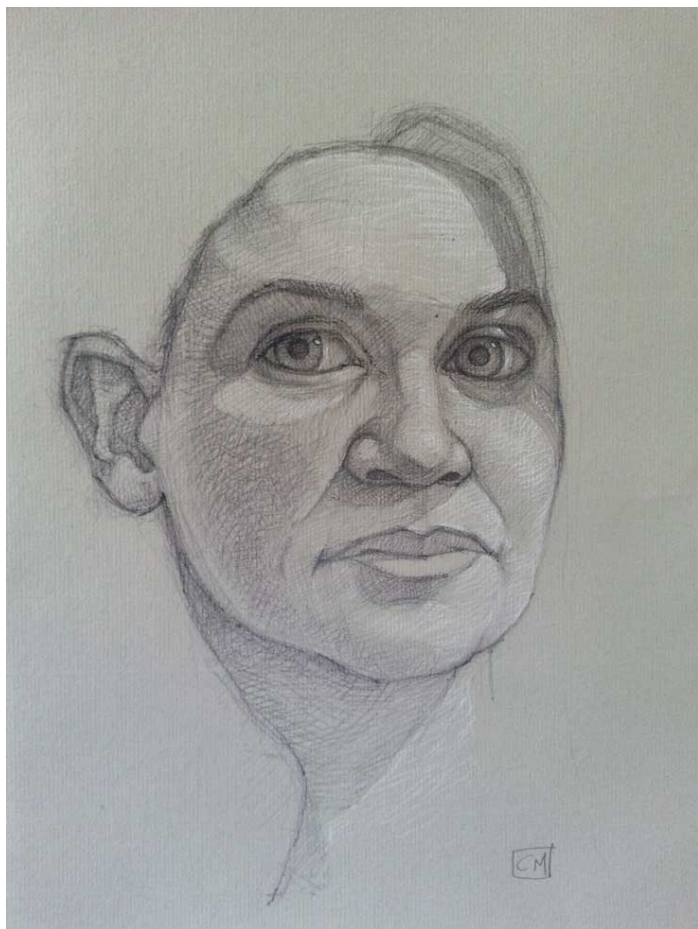

connor maguire

Painting
United Kingdom

View the full portfolio at <http://www.thecreativefinder.com/connor44>

15b Lloyd Road Singapore 239098 (co. reg. 201004398N)
helpdesk 656.227.2902, fax 656.227.0213