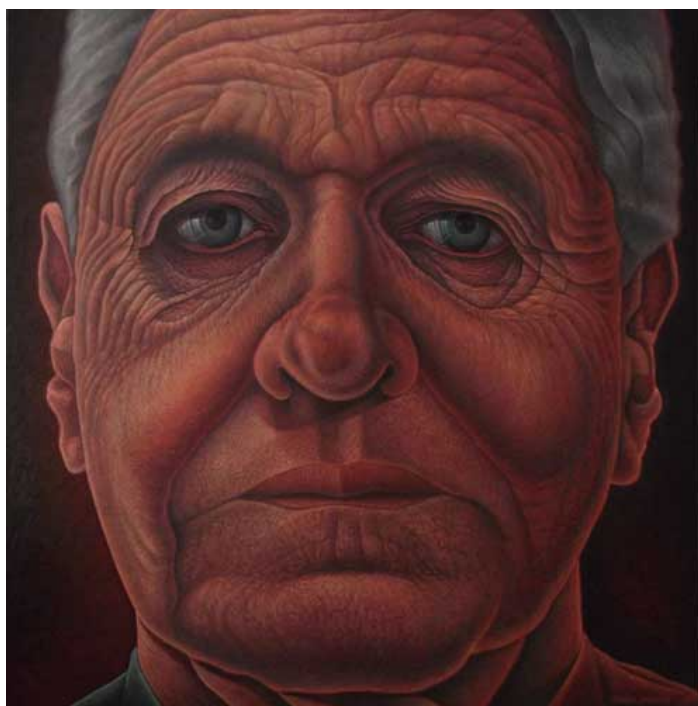

connor maguire

Painting
United Kingdom

View the full portfolio at <http://www.thecreativefinder.com/connor44>

15b Lloyd Road Singapore 239098 (co. reg. 201004398N)
helpdesk 656.227.2902, fax 656.227.0213