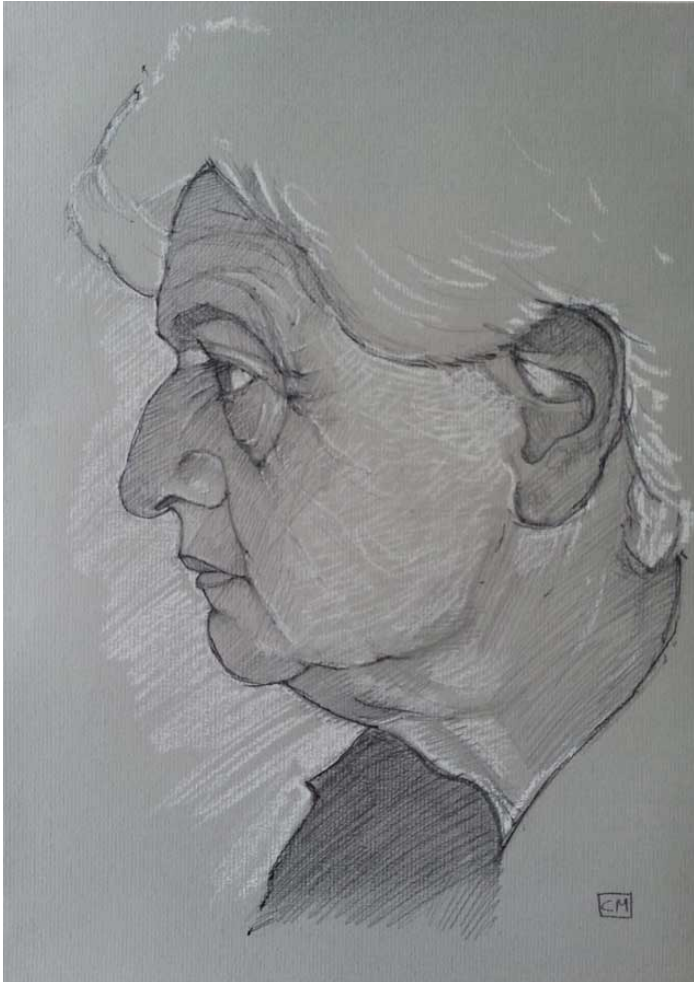

connor maguire

Painting
United Kingdom

View the full portfolio at <http://www.thecreativefinder.com/connor44>

15b Lloyd Road Singapore 239098 (co. reg. 201004398N)
helpdesk 656.227.2902, fax 656.227.0213