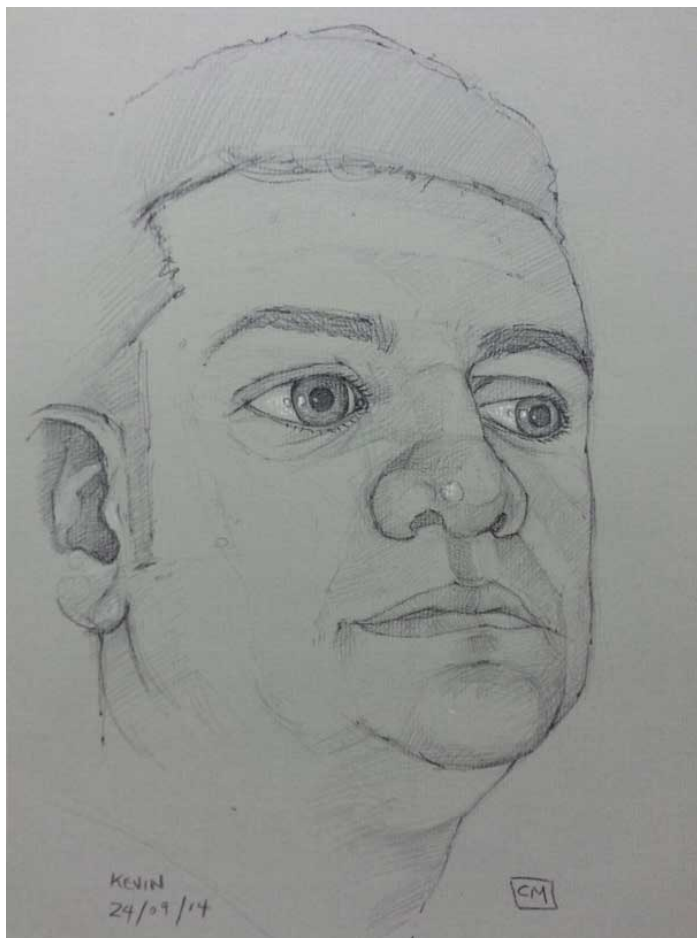

connor maguire

Painting
United Kingdom

View the full portfolio at <http://www.thecreativefinder.com/connor44>