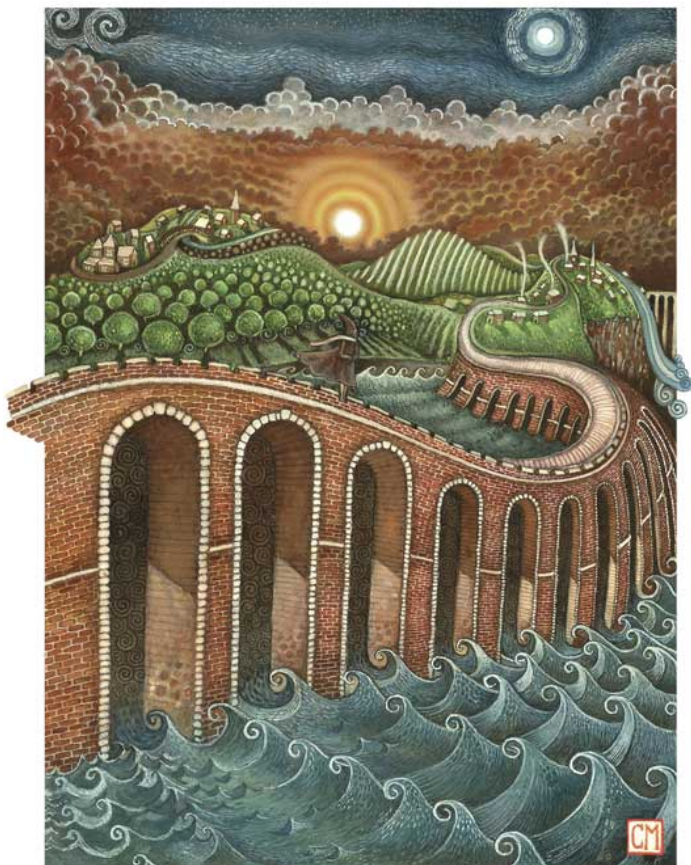

connor maguire

Painting
United Kingdom

View the full portfolio at <http://www.thecreativefinder.com/connor44>

15b Lloyd Road Singapore 239098 (co. reg. 201004398N)
helpdesk 656.227.2902, fax 656.227.0213