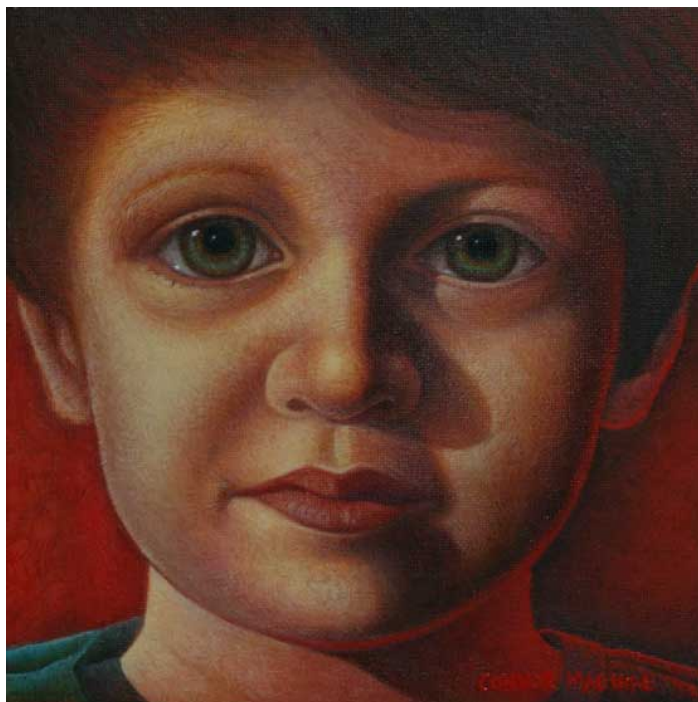

connor maguire

Painting
United Kingdom

View the full portfolio at <http://www.thecreativefinder.com/connor44>

15b Lloyd Road Singapore 239098 (co. reg. 201004398N)
helpdesk 656.227.2902, fax 656.227.0213