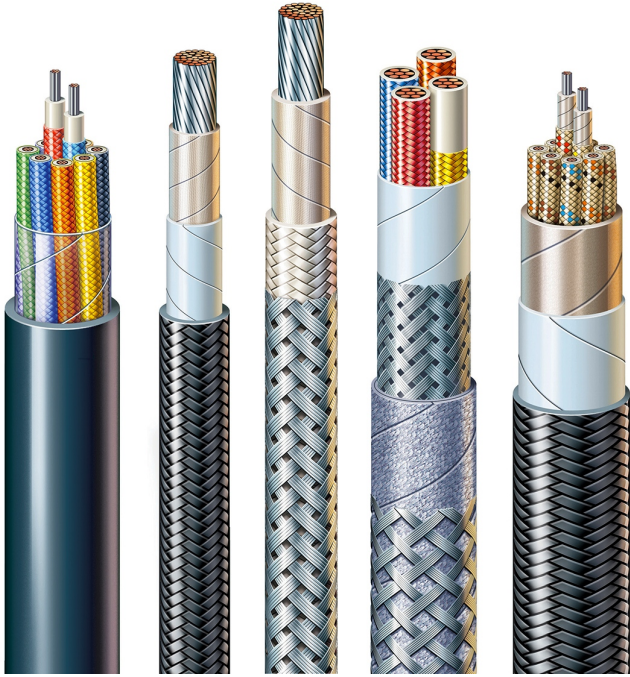

## INDUSTRIAL WIRE ILLUSTRATIONS

CREATED IN ILLUSTRATOR & PHOTOSHOP

© CLIFF BEHUM • WWW.CLIF.BIZ • 440 516-5337

CLIFF BEHUM • 440 516-5337 • WWW.CLIF.BIZ

15b Lloyd Road Singapore 239098 (co. reg. 201004398N)  
helpdesk 656.227.2902, fax 656.227.0213