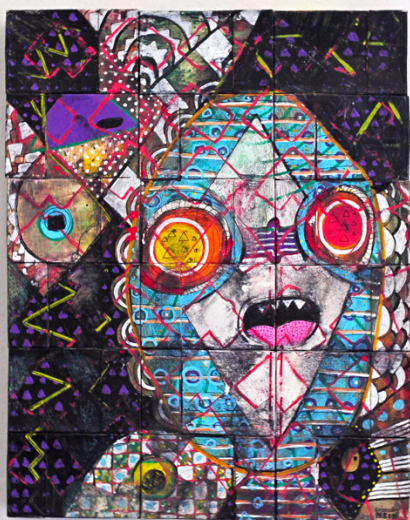

CIDADAO HEIN

Fine Arts

Brazil

View the full portfolio at <http://www.thecreativefinder.com/cidadaohein>

15b Lloyd Road Singapore 239098 (co. reg. 201004398N)
helpdesk 656.227.2902, fax 656.227.0213