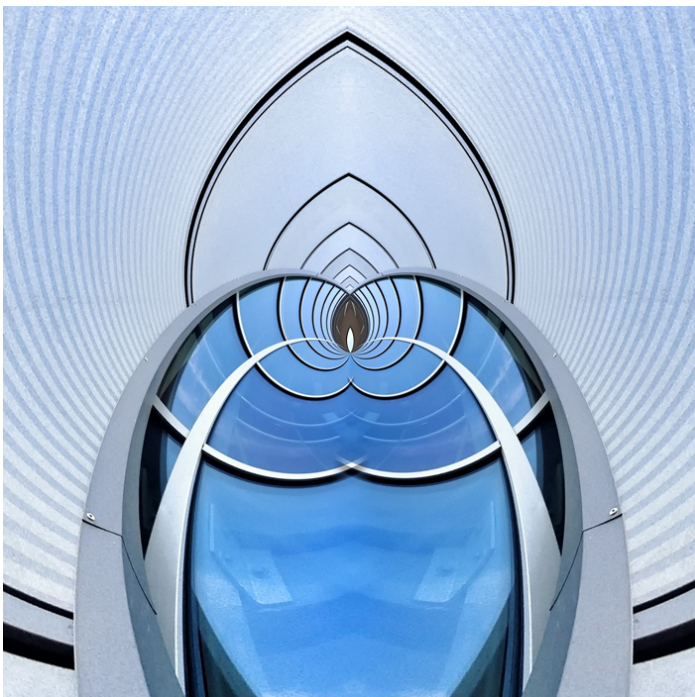

Jens Kamer

Photography
Germany

View the full portfolio at <http://www.thecreativefinder.com/chveni>

15b Lloyd Road Singapore 239098 (co. reg. 201004398N)
helpdesk 656.227.2902, fax 656.227.0213