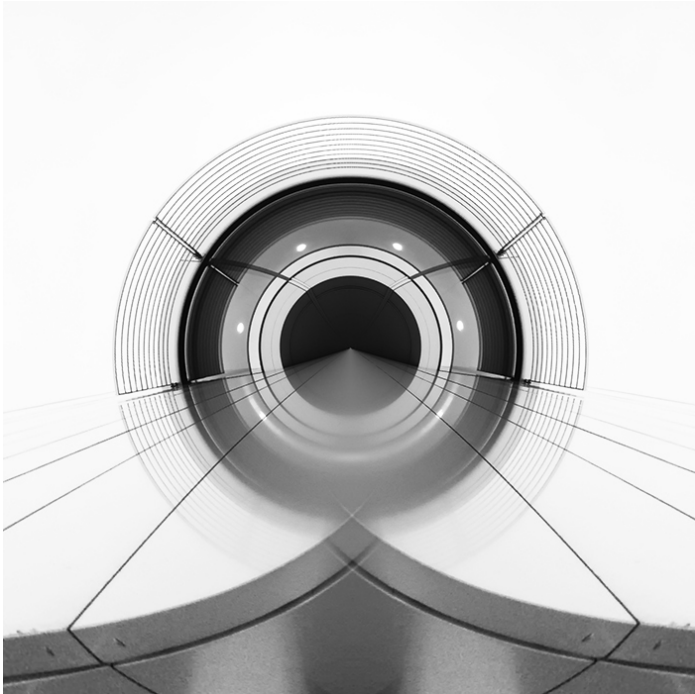

Jens Kamer

Photography
Germany

View the full portfolio at <http://www.thecreativefinder.com/chveni>

15b Lloyd Road Singapore 239098 (co. reg. 201004398N)
helpdesk 656.227.2902, fax 656.227.0213