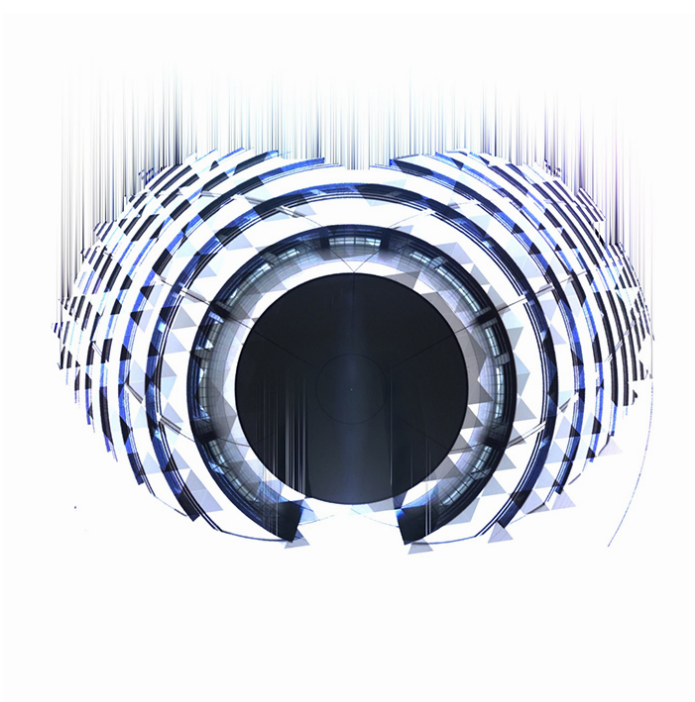

Jens Kamer

Photography
Germany

View the full portfolio at <http://www.thecreativefinder.com/chveni>

15b Lloyd Road Singapore 239098 (co. reg. 201004398N)
helpdesk 656.227.2902, fax 656.227.0213