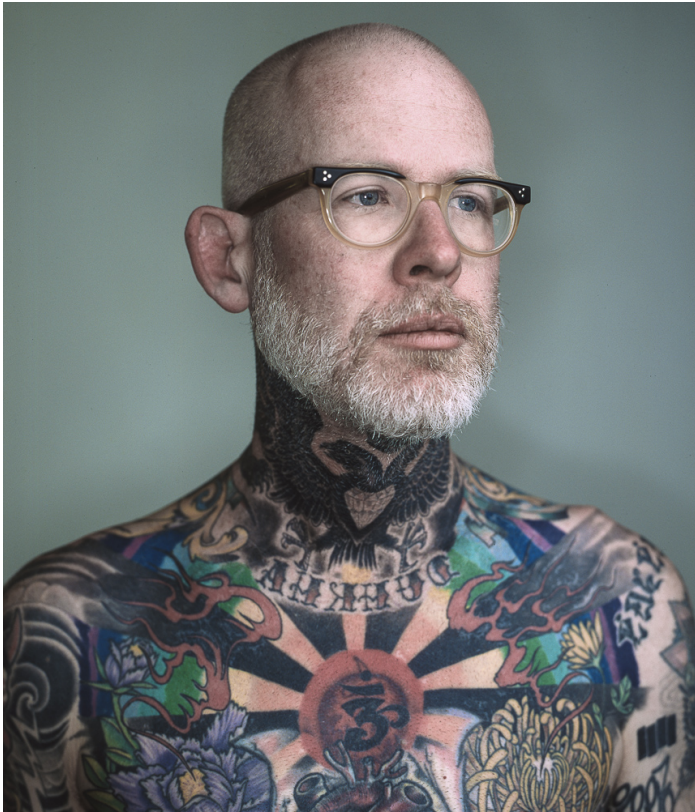

Chip Kalback

Photography

View the full portfolio at <http://www.thecreativefinder.com/chipkalback>

15b Lloyd Road Singapore 239098 (co. reg. 201004398N)
helpdesk 656.227.2902, fax 656.227.0213