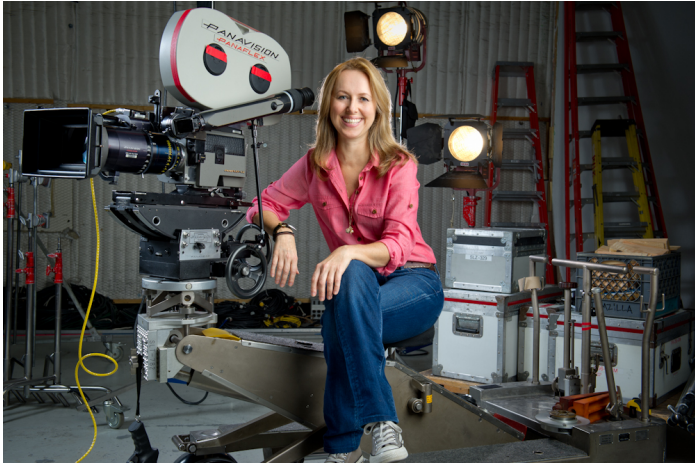

Edward Carreon

Photography
United States

View the full portfolio at <http://www.thecreativefinder.com/carreonphoto>

15b Lloyd Road Singapore 239098 (co. reg. 201004398N)
helpdesk 656.227.2902, fax 656.227.0213