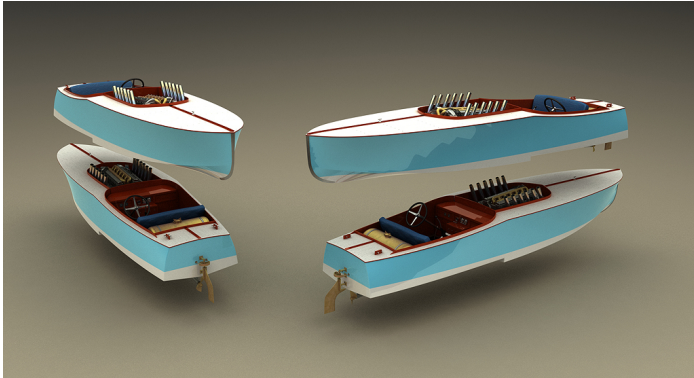

Zolland design AB zolland

Automotive Design
Sweden

View the full portfolio at <http://www.thecreativefinder.com/camaro3d>

Please kindly get in touch for portfolio works.

15b Lloyd Road Singapore 239098 (co. reg. 201004398N)
helpdesk 656.227.2902, fax 656.227.0213