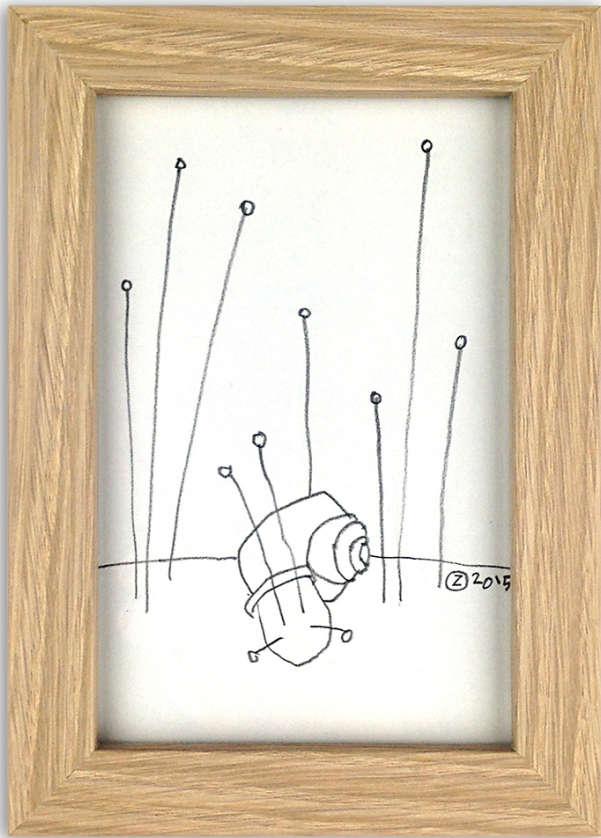

Peter Zickermann

Graphic Design

View the full portfolio at <http://www.thecreativefinder.com/buero_z>

15b Lloyd Road Singapore 239098 (co. reg. 201004398N)
helpdesk 656.227.2902, fax 656.227.0213