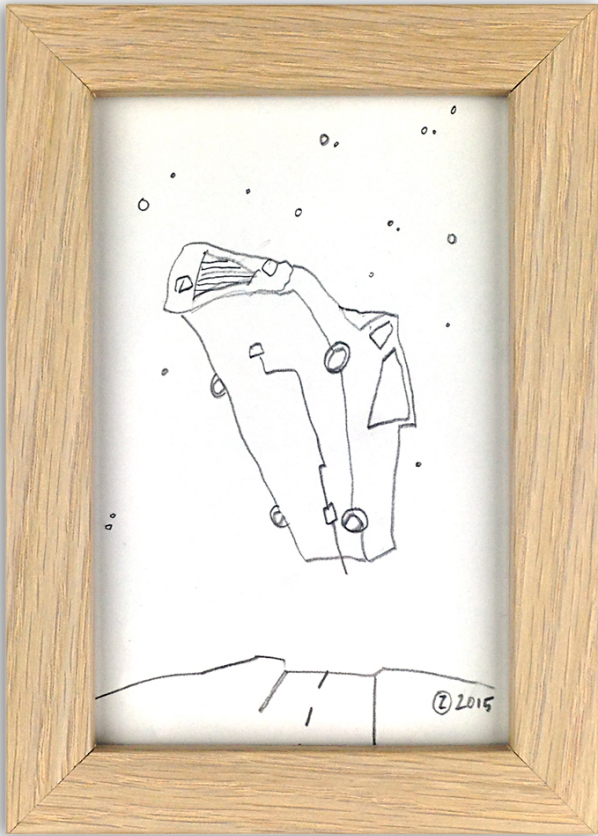

Peter Zickermann

Graphic Design

View the full portfolio at <http://www.thecreativefinder.com/buero_z>

15b Lloyd Road Singapore 239098 (co. reg. 201004398N)
helpdesk 656.227.2902, fax 656.227.0213