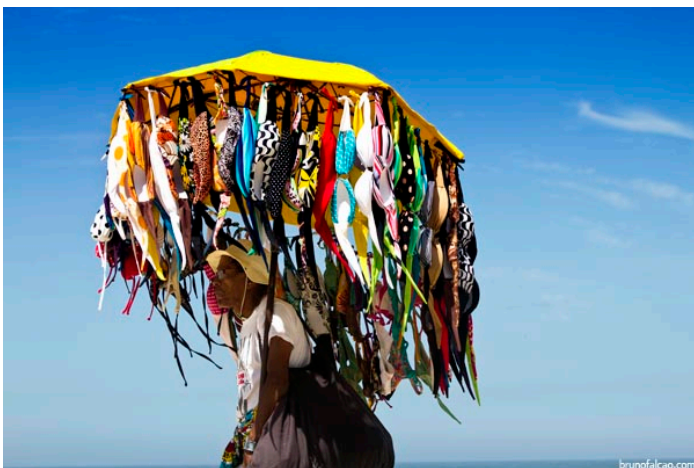

Bruno Falcão

Advertising
Brazil

View the full portfolio at <http://www.thecreativefinder.com/brunoalcao>

15b Lloyd Road Singapore 239098 (co. reg. 201004398N)
helpdesk 656.227.2902, fax 656.227.0213