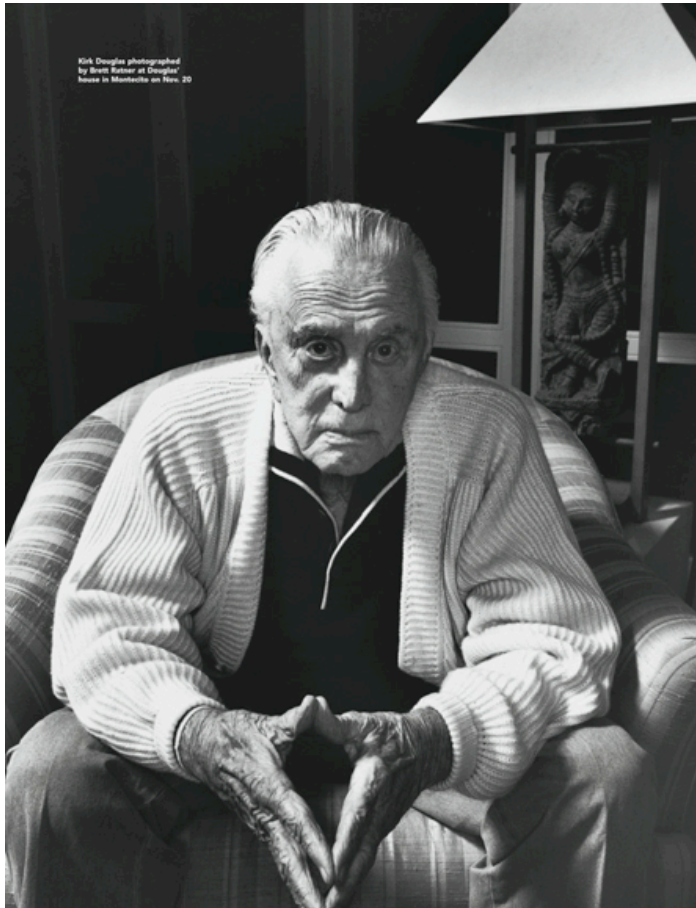

Brett Ratner

Fine Arts

Creative Exchange Agency / New York

416 West 13th Street, Suite 316

New York, NY 10014

United States

View the full portfolio at <http://www.thecreativefinder.com/brett_ratner>

15b Lloyd Road Singapore 239098 (co. reg. 201004398N)
helpdesk 656.227.2902, fax 656.227.0213