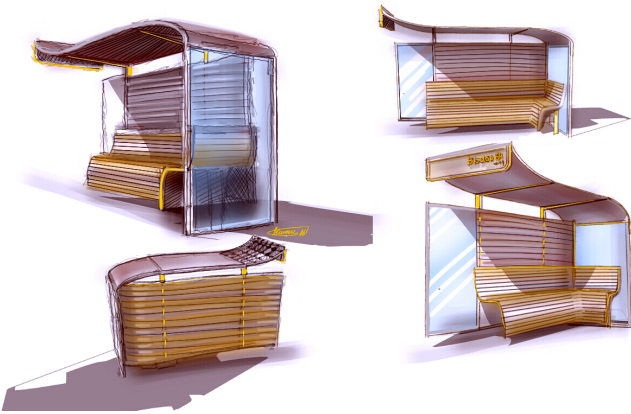

View the full portfolio at <http://www.thecreativefinder.com/blumers>

15b Lloyd Road Singapore 239098 (co. reg. 201004398N)
helpdesk 656.227.2902, fax 656.227.0213

Girts Blumers

Architecture

View the full portfolio at <http://www.thecreativefinder.com/blumers>