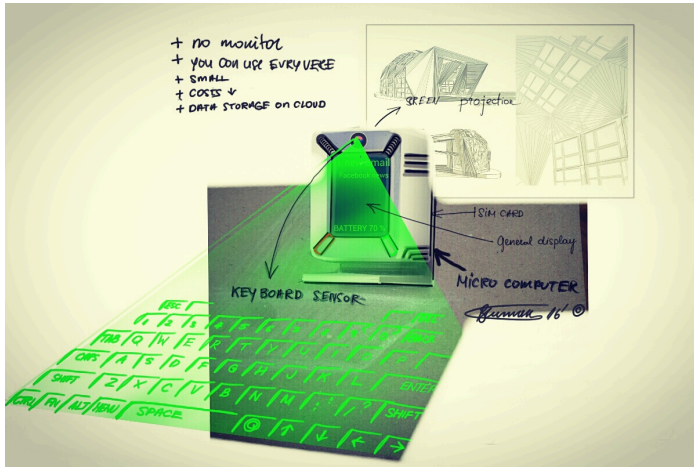

Girts Blumers

Architecture

View the full portfolio at <http://www.thecreativefinder.com/blumers>