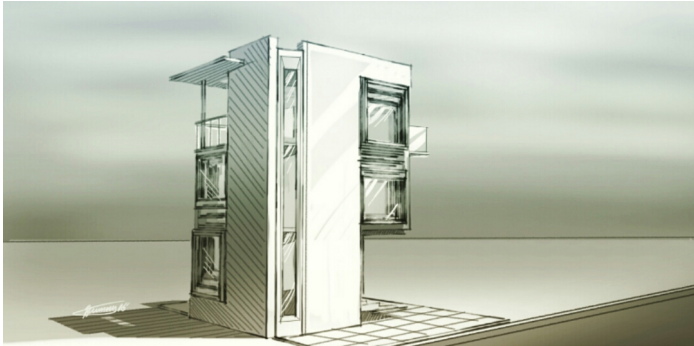

Girts Blumers

Architecture

View the full portfolio at <http://www.thecreativefinder.com/blumers>

15b Lloyd Road Singapore 239098 (co. reg. 201004398N)
helpdesk 656.227.2902, fax 656.227.0213