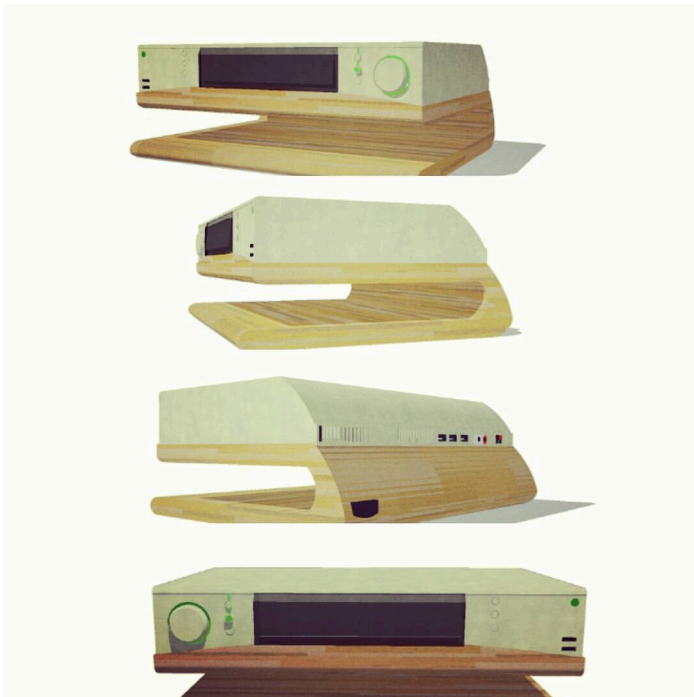

Girts Blumers

Architecture

View the full portfolio at <http://www.thecreativefinder.com/blumers>

15b Lloyd Road Singapore 239098 (co. reg. 201004398N)
helpdesk 656.227.2902, fax 656.227.0213