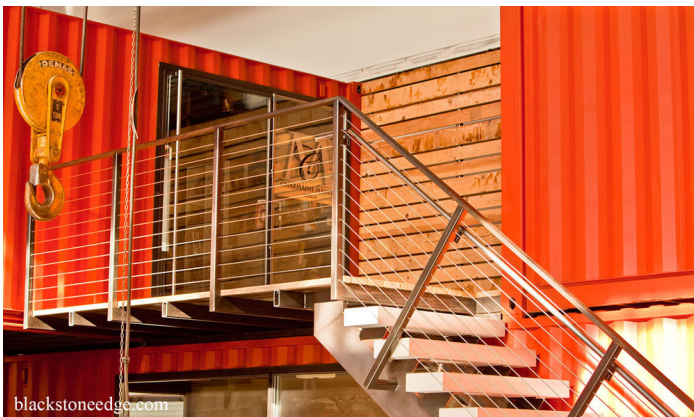

Blackstone Edge Studios

Advertising
United States

View the full portfolio at <http://www.thecreativefinder.com/blackstoneedge>

15b Lloyd Road Singapore 239098 (co. reg. 201004398N)
helpdesk 656.227.2902, fax 656.227.0213