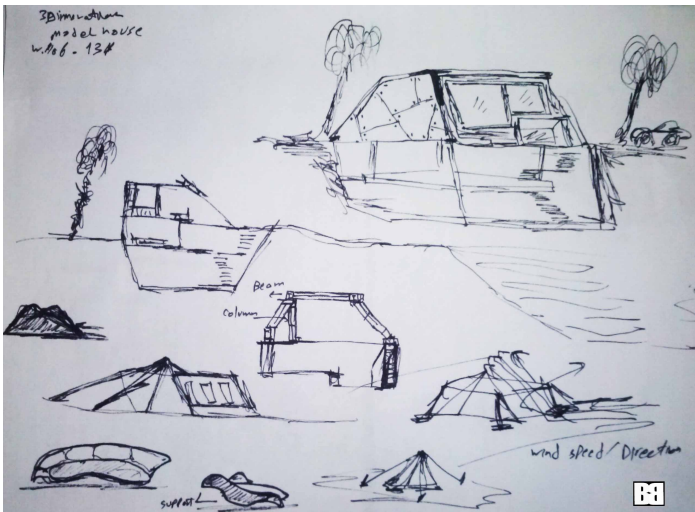

Biggie Beil

Architecture

View the full portfolio at <http://www.thecreativefinder.com/biggiebeil>