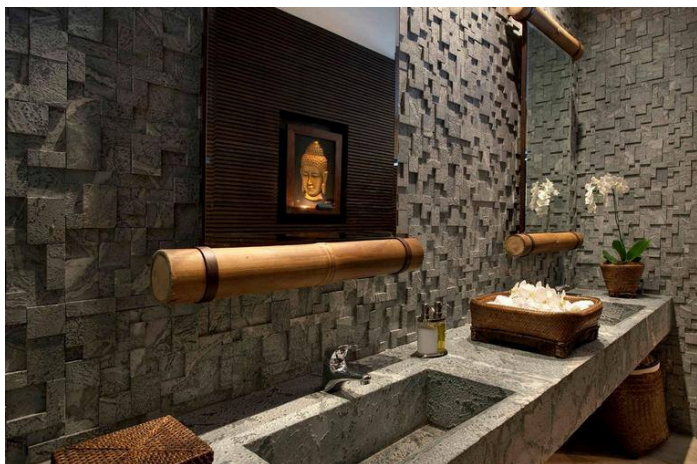

Biggie Beil

Architecture

View the full portfolio at <http://www.thecreativefinder.com/biggiebeil>

15b Lloyd Road Singapore 239098 (co. reg. 201004398N)
helpdesk 656.227.2902, fax 656.227.0213