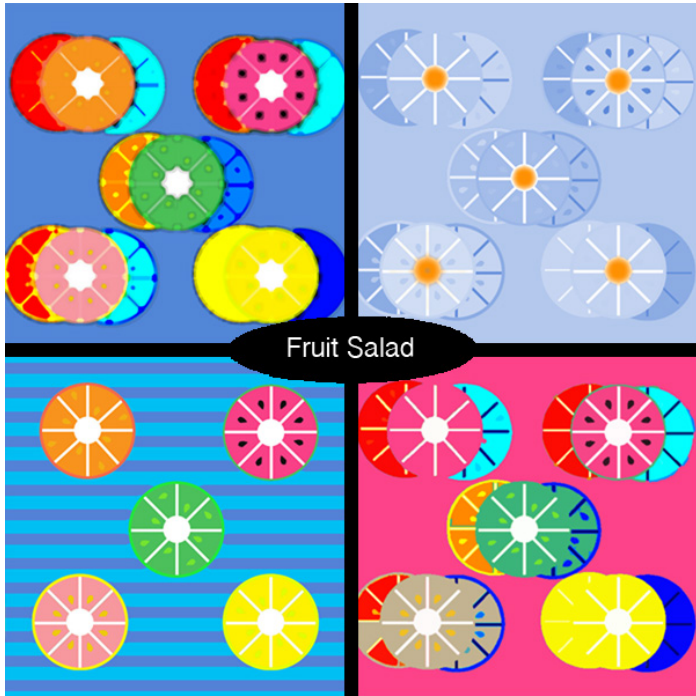

Bettie*Blue Surface Design

Textile Design
United States

View the full portfolio at <http://www.thecreativefinder.com/bettie_blue>

15b Lloyd Road Singapore 239098 (co. reg. 201004398N)
helpdesk 656.227.2902, fax 656.227.0213