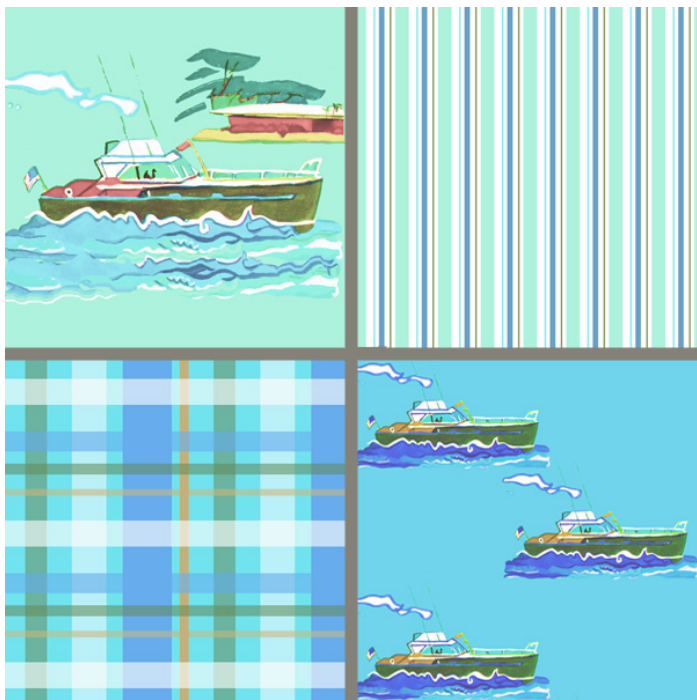

Bettie*Blue Surface Design

Textile Design
United States

View the full portfolio at <http://www.thecreativefinder.com/bettie_blue>

Please kindly get in touch for portfolio works.

15b Lloyd Road Singapore 239098 (co. reg. 201004398N)
helpdesk 656.227.2902, fax 656.227.0213