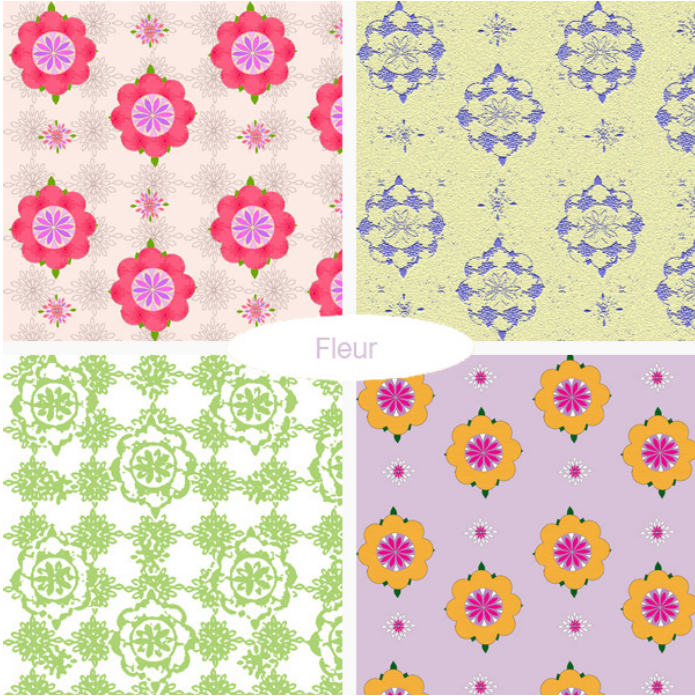

Bettie*Blue Surface Design

Textile Design
United States

View the full portfolio at <http://www.thecreativefinder.com/bettie_blue>

15b Lloyd Road Singapore 239098 (co. reg. 201004398N)
helpdesk 656.227.2902, fax 656.227.0213