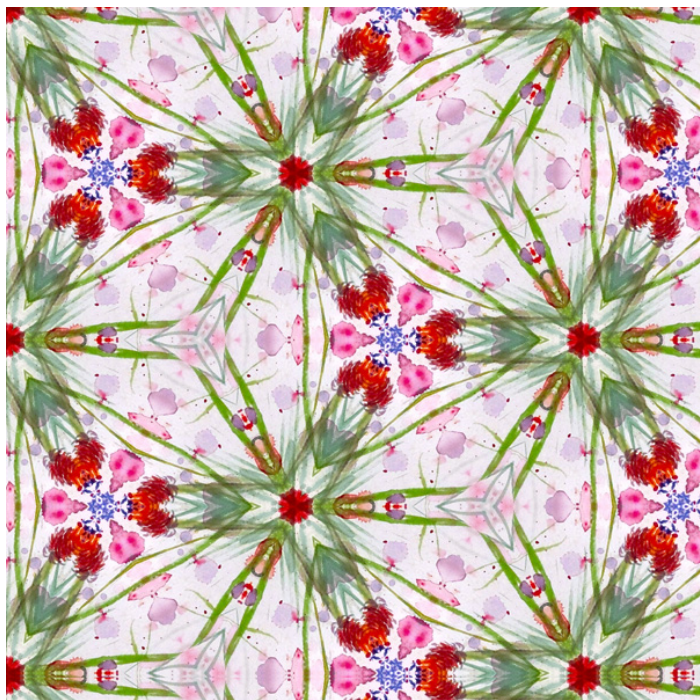

Bettie*Blue Surface Design

Textile Design
United States

View the full portfolio at <http://www.thecreativefinder.com/bettie_blue>

15b Lloyd Road Singapore 239098 (co. reg. 201004398N)
helpdesk 656.227.2902, fax 656.227.0213