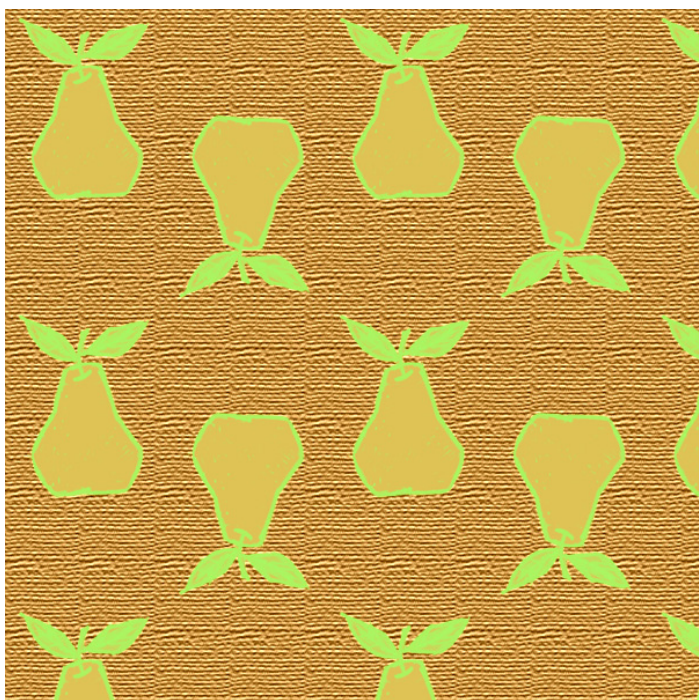

Bettie*Blue Surface Design

Textile Design
United States

View the full portfolio at <http://www.thecreativefinder.com/bettie_blue>

15b Lloyd Road Singapore 239098 (co. reg. 201004398N)
helpdesk 656.227.2902, fax 656.227.0213