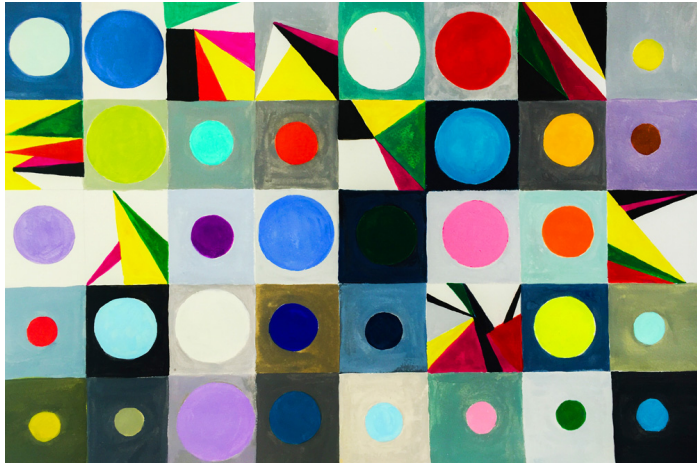

Bettie*Blue Surface Design

Textile Design
United States

View the full portfolio at <http://www.thecreativefinder.com/bettie_blue>

Please kindly get in touch for portfolio works.

15b Lloyd Road Singapore 239098 (co. reg. 201004398N)
helpdesk 656.227.2902, fax 656.227.0213