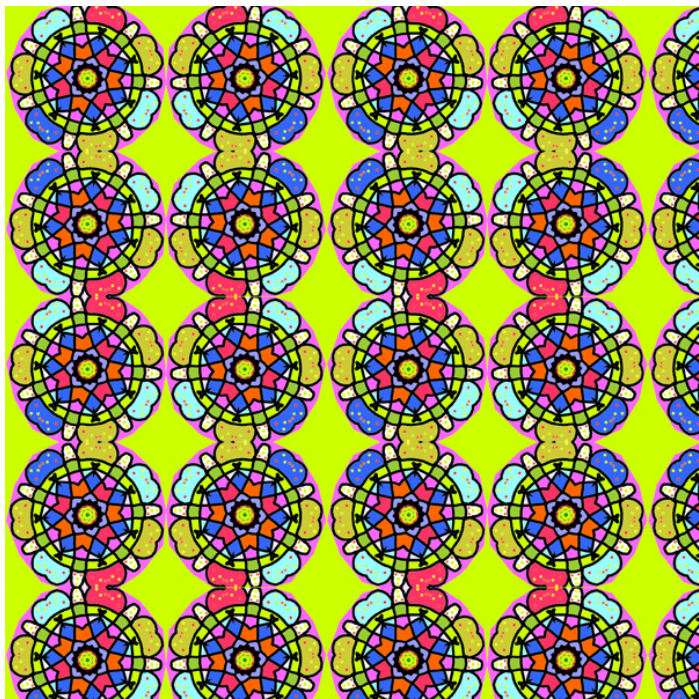

Bettie*Blue Surface Design

Textile Design
United States

View the full portfolio at <http://www.thecreativefinder.com/bettie_blue>

15b Lloyd Road Singapore 239098 (co. reg. 201004398N)
helpdesk 656.227.2902, fax 656.227.0213