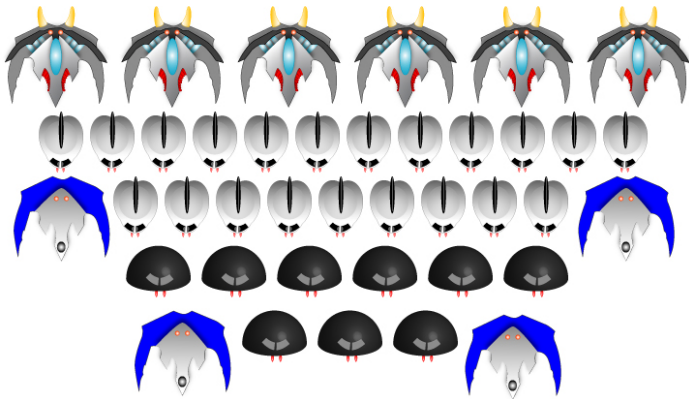

Heather B

Exhibition Design
United States

View the full portfolio at <http://www.thecreativefinder.com/barr0323>

15b Lloyd Road Singapore 239098 (co. reg. 201004398N)
helpdesk 656.227.2902, fax 656.227.0213