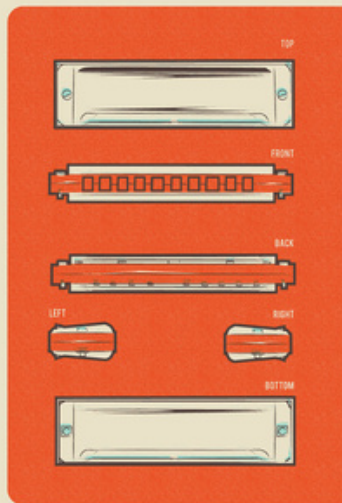

Cai Sepulis

Canada

View the full portfolio at <http://www.thecreativefinder.com/>

HARMONICA

ILLUSTRATION LANDMARK SEPULIS.COM