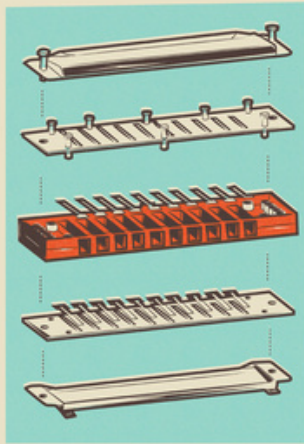

Cai Sepulis

Canada

View the full portfolio at <http://www.thecreativefinder.com/>

HARMONICA

ILLUSTRATION LANDMARK SEPULIS.COM