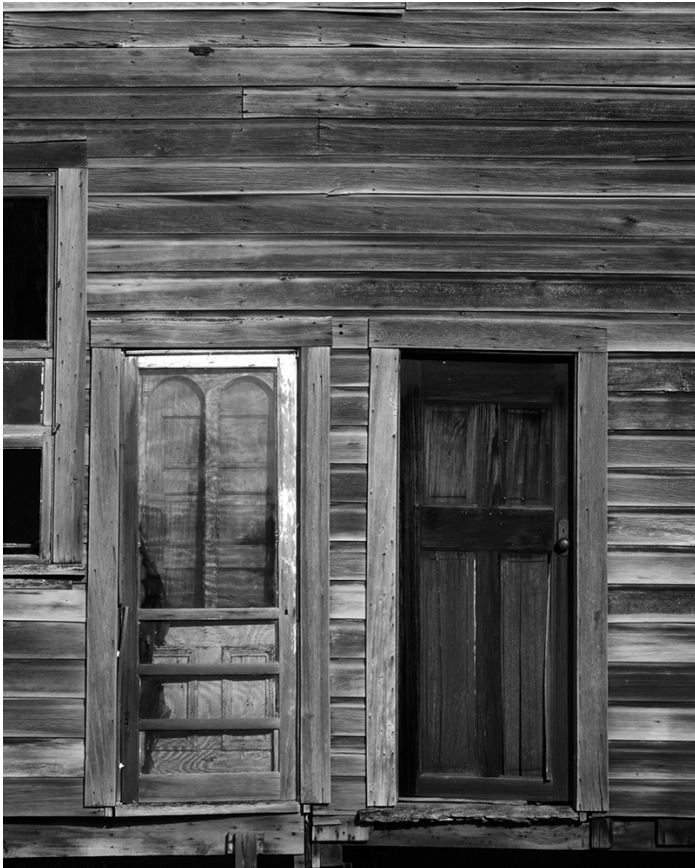

View the full portfolio at <http://www.thecreativefinder.com/ausman>

15b Lloyd Road Singapore 239098 (co. reg. 201004398N)
helpdesk 656.227.2902, fax 656.227.0213

Will Enos

Fine Arts
United States

View the full portfolio at <http://www.thecreativefinder.com/ausman>