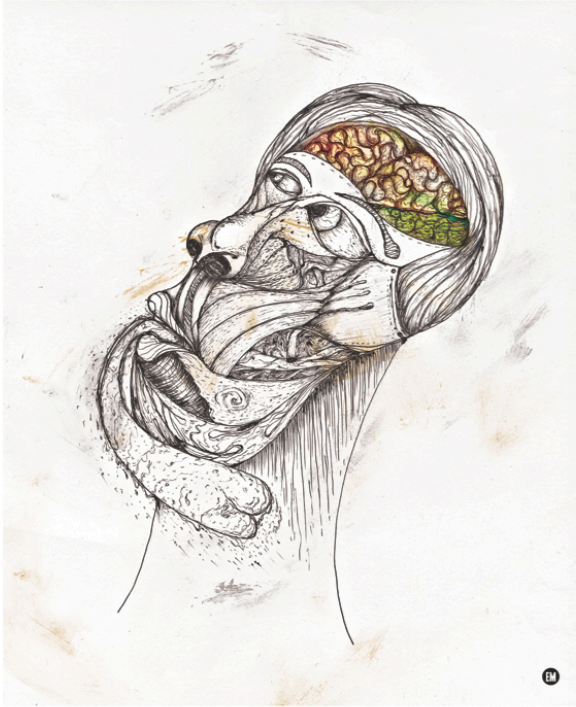

Emmanuel Pang

Fine Arts
Singapore

View the full portfolio at <http://www.thecreativefinder.com/artemnesty>

15b Lloyd Road Singapore 239098 (co. reg. 201004398N)
helpdesk 656.227.2902, fax 656.227.0213