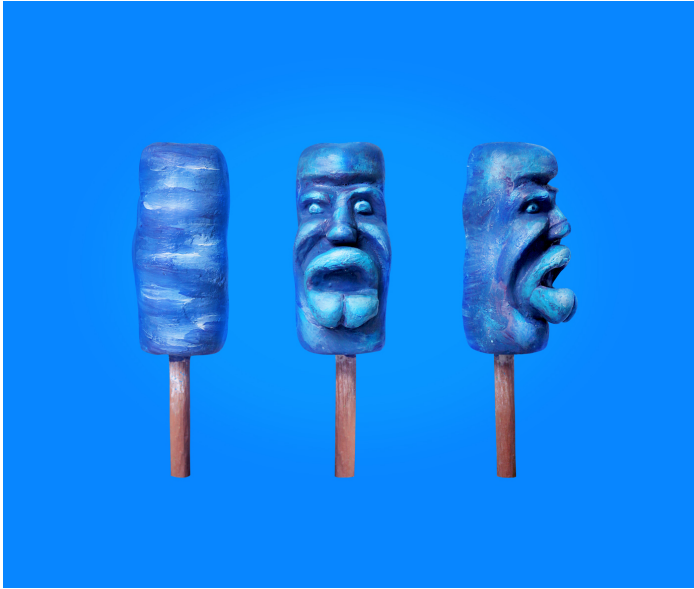

Emmanuel Pang

Fine Arts
Singapore

View the full portfolio at <http://www.thecreativefinder.com/artemnesty>

15b Lloyd Road Singapore 239098 (co. reg. 201004398N)
helpdesk 656.227.2902, fax 656.227.0213