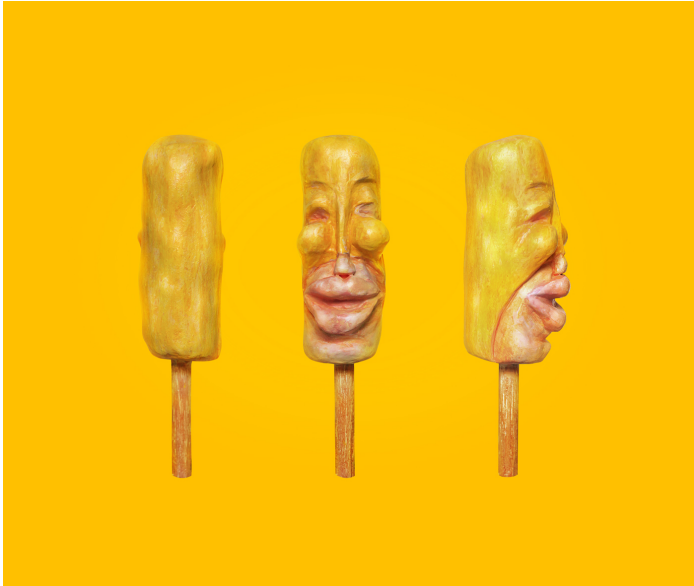

Emmanuel Pang

Fine Arts
Singapore

View the full portfolio at <http://www.thecreativefinder.com/artemnesty>

15b Lloyd Road Singapore 239098 (co. reg. 201004398N)
helpdesk 656.227.2902, fax 656.227.0213