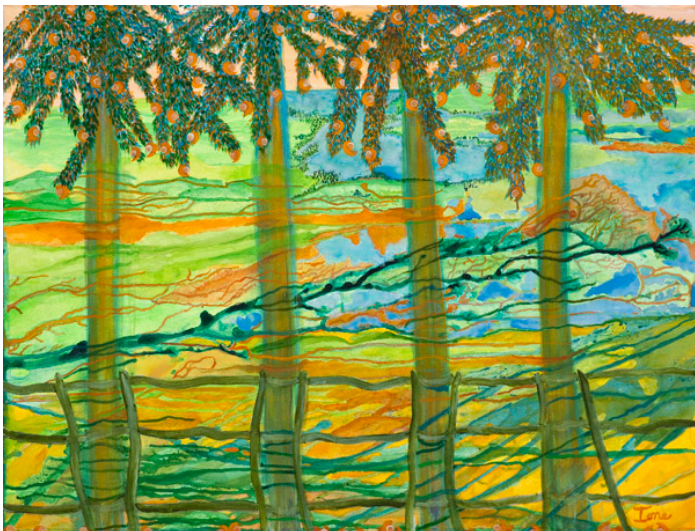

Please kindly get in touch for portfolio works.

Please kindly get in touch for portfolio works.

Ione Citrin

Fine Arts
2222 Avenue of the Stars
Los Angeles. CA
90067
United States

View the full portfolio at <http://www.thecreativefinder.com/artbyione>