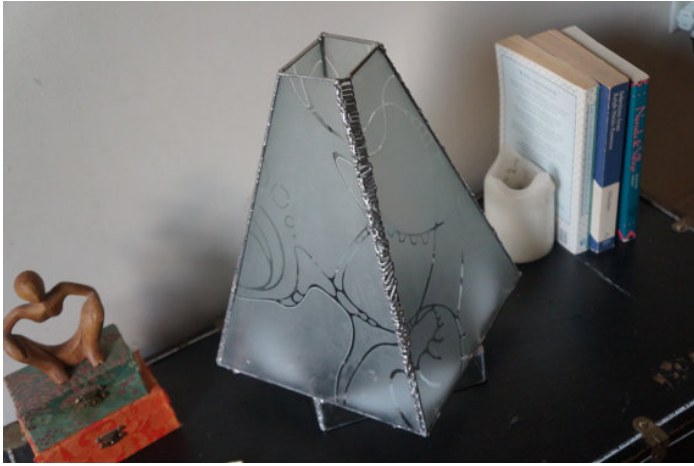

Renata Pugh

Product Design

View the full portfolio at <http://www.thecreativefinder.com/arslumina>