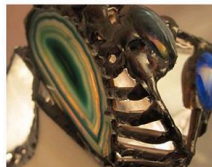

Renata Pugh

Product Design

View the full portfolio at <http://www.thecreativefinder.com/arslumina>