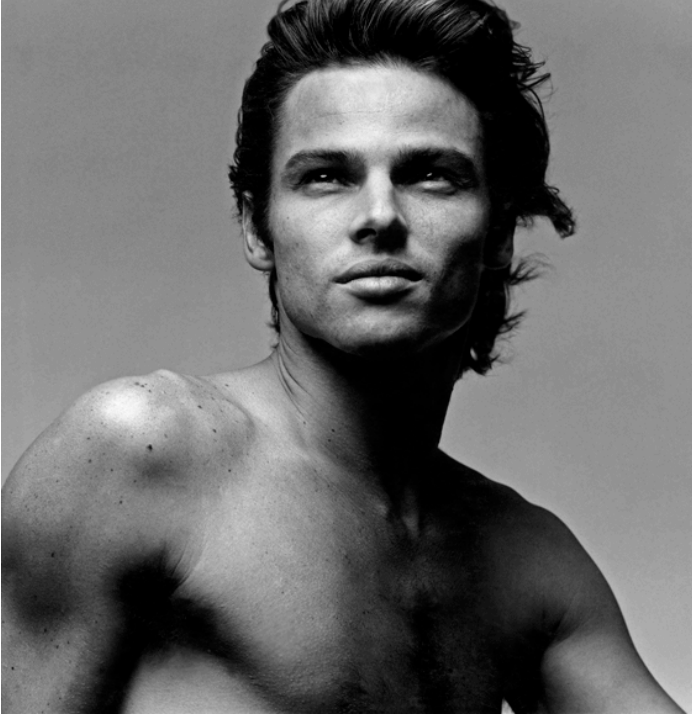

Clive Arrowsmith

Photography
United Kingdom

View the full portfolio at <http://www.thecreativefinder.com/arrowsmith>

15b Lloyd Road Singapore 239098 (co. reg. 201004398N)
helpdesk 656.227.2902, fax 656.227.0213