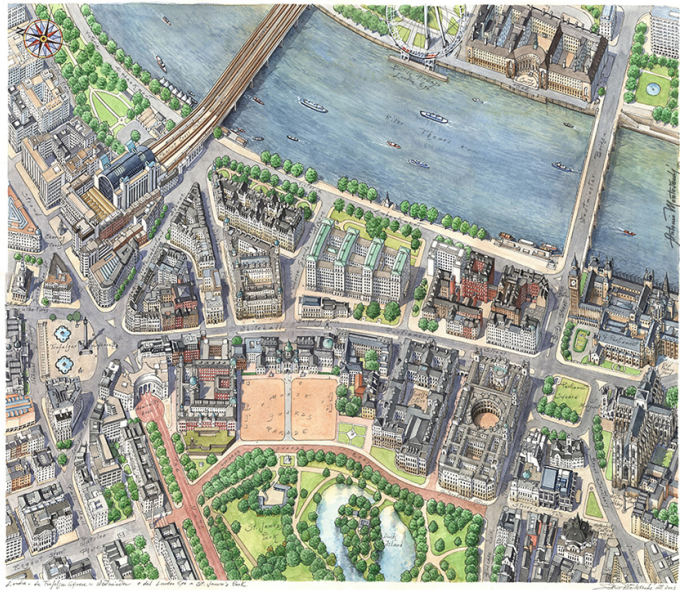

Antonio Monteverdi

Illustration

Via del Parco 4, Galbiate (lecco)

Italy

View the full portfolio at <http://www.thecreativefinder.com/antoniomonteverdi>

Antonio Monteverdi

Illustration

Via del Parco 4, Galbiate (lecco)

Via del Parco 4, Galbiate (lecco)

Italy

View the full portfolio at <http://www.thecreativefinder.com/antoniomonteverdi>

Antonio Monteverdi

Illustration

Via del Parco 4, Galbiate (lecco)

Italy

View the full portfolio at <http://www.thecreativefinder.com/antoniomonteverdi>