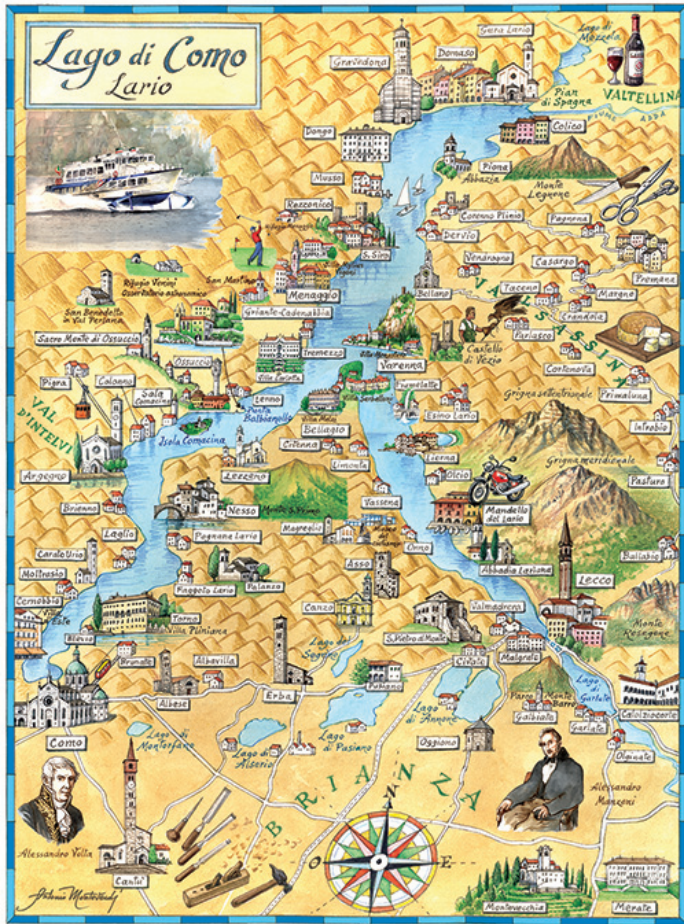

Antonio Monteverdi

Illustration

Via del Parco 4, Galbiate (lecco)

Italy

View the full portfolio at <http://www.thecreativefinder.com/antoniomonteverdi>

Professional Experience and Curriculum Vitae

Please kindly get in touch for more information.

Antonio Monteverdi

Illustration

Via del Parco 4, Galbiate (lecco)

Italy

View the full portfolio at <http://www.thecreativefinder.com/antoniomonteverdi>

Antonio Monteverdi

Illustration

Via del Parco 4, Galbiate (lecco)

Italy

View the full portfolio at <http://www.thecreativefinder.com/antoniomonteverdi>

Antonio Monteverdi

Illustration

Via del Parco 4, Galbiate (lecco)

Italy

View the full portfolio at <http://www.thecreativefinder.com/antoniomonteverdi>