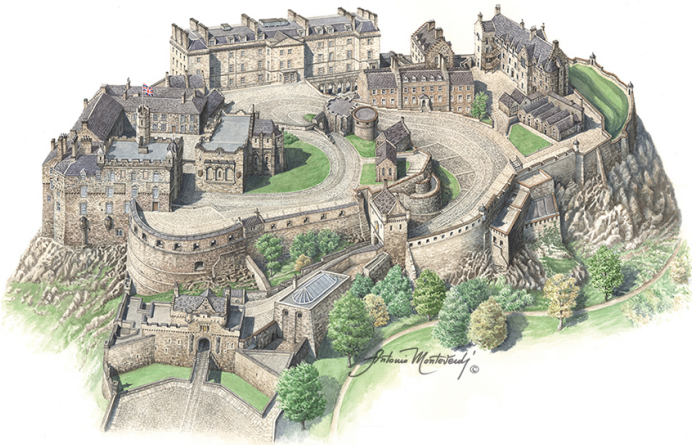

Antonio Monteverdi

Illustration

Via del Parco 4, Galbiate (lecco)

Italy

View the full portfolio at <http://www.thecreativefinder.com/antoniomonteverdi>

Professional Experience and Curriculum Vitae

Please kindly get in touch for more information.

Antonio Monteverdi

Illustration

Via del Parco 4, Galbiate (lecco)

Italy

View the full portfolio at <http://www.thecreativefinder.com/antoniomonteverdi>

Antonio Monteverdi

Illustration

Via del Parco 4, Galbiate (lecco)

Italy

View the full portfolio at <http://www.thecreativefinder.com/antoniomonteverdi>

Antonio Monteverdi

Illustration

Via del Parco 4, Galbiate (lecco)

Italy

View the full portfolio at <http://www.thecreativefinder.com/antoniomonteverdi>