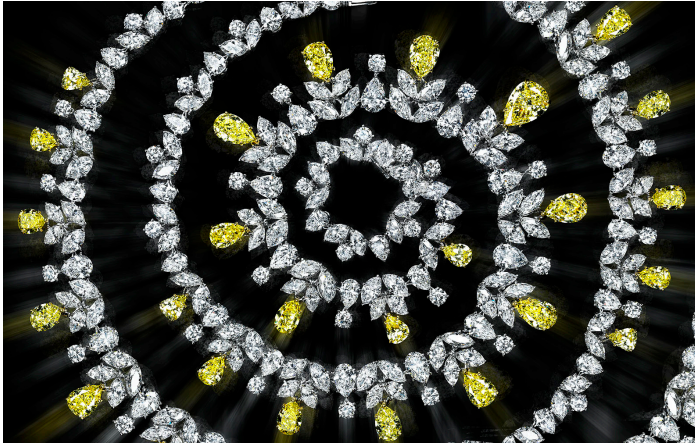

Steven DeVilbiss

Photography
United States

View the full portfolio at <http://www.thecreativefinder.com/antfarm>

15b Lloyd Road Singapore 239098 (co. reg. 201004398N)
helpdesk 656.227.2902, fax 656.227.0213