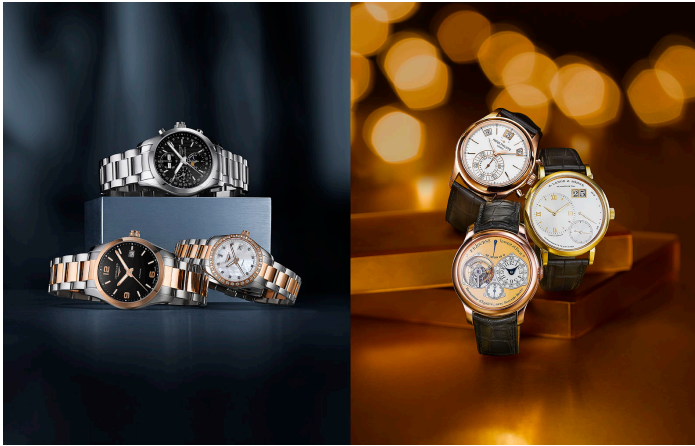

Steven DeVilbiss

Photography
United States

View the full portfolio at <http://www.thecreativefinder.com/antfarm>

15b Lloyd Road Singapore 239098 (co. reg. 201004398N)
helpdesk 656.227.2902, fax 656.227.0213