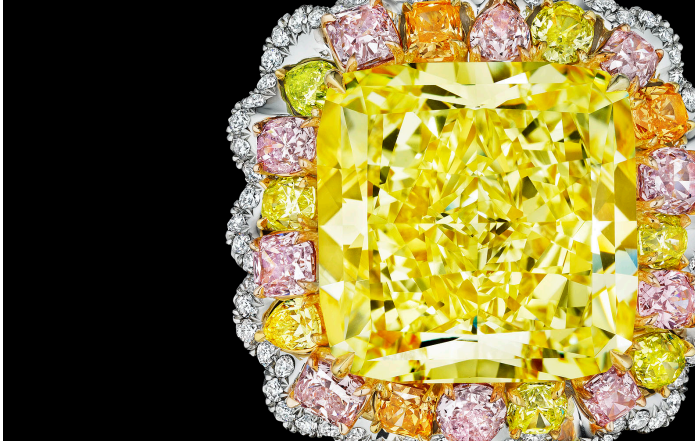

Steven DeVilbiss

Photography
United States

View the full portfolio at <http://www.thecreativefinder.com/antfarm>

15b Lloyd Road Singapore 239098 (co. reg. 201004398N)
helpdesk 656.227.2902, fax 656.227.0213